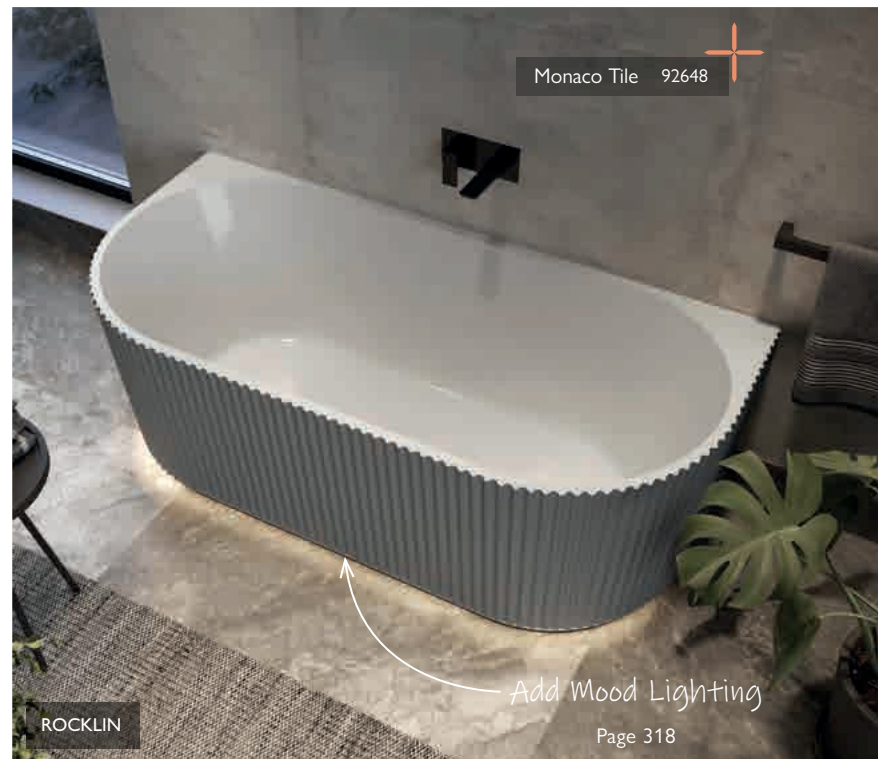

Monaco Tile 92648

Add Mood Lighting

ROCKLIN

Page 318

ROCKLIN

- Double skin acrylic
- Includes white waste & overflow. Designed to complement any tap colour
- Bath painting service available, see page 125

White

1700 x 800

139990

£1956

Light Grey

139991

Midnight Grey

139992

£2265

OLYMPIA

- Double skin acrylic
- Includes white waste & overflow. Designed to complement any tap colour
- Bath painting service available, see page 125

White

1700 x 800

138208

£1956

Light Grey

139988

Midnight Grey

139989

£2265

ETON

- Double skin acrylic
- Includes white waste & overflow. Designed to complement any tap colour
- Bath painting service available (only for the white bath), see page 125

White

1750 x 750

21727

£2158

Silver

21725

£3153

Black Galaxy

21726

£2862

LEMONT

- Double skin acrylic
- Includes white waste & overflow. Designed to complement any tap colour
- Bath painting service available, see page 125

1750 x 825

21728

£2321

SANDHURST

- Double skin acrylic
- Includes white waste & overflow. Designed to complement any tap colour
- Bath painting service available, see page 125

1680 x 730

69332

£1766

CHARDON

- Suitable for deck mount taps
- Double skin acrylic
- Includes white waste & overflow. Designed to complement any tap colour
- Bath painting service available, see page 125

1600 x 800

77917

£2205

TIDAL

- Suitable for deck mount taps
- Double skin acrylic
- Includes white waste & overflow. Designed to complement any tap colour
- Bath painting service available, see page 125

1600 x 800

77916

£2080

BRYN

- Double skin acrylic
- Includes chrome waste & overflow
- Bath painting service available, see page 125

1675 x 805

15420

£1521

LAMBOURN

- Double skin acrylic
- Includes white waste & overflow. Designed to complement any tap colour
- Bath painting service available, see page 125

1700 x 790

12542

£2139