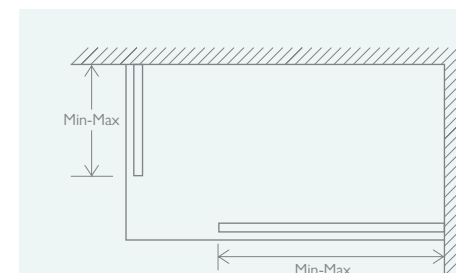

	Min	Max
480	480	500
580	580	600
680	680	700
780	780	800
880	880	900
980	980	1000
1080	1080	1100
1180	1180	1200

SUPPORT BARS

EXTENSION SUPPORT BAR

For larger trays or wet rooms (over 800 wide)

	Chrome	Black
1200	12590 £152	82129 £161