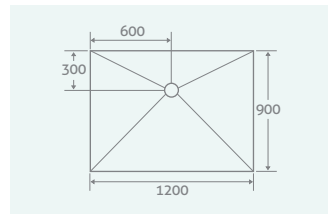

Offset Drain
1200 x 900 x 20 12855 **£355**