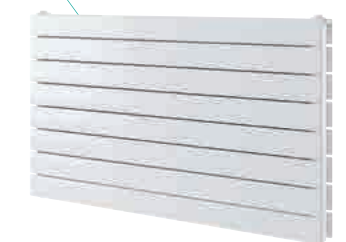

BTU	Pipe Centres	Anthracite		White	
H 600 x W 600	4054	550	92611	£436	92610	£409
H 600 x W 800	5405	750	92613	£531	92612	£491
H 600 x W 1000	6920	950	92615	£639	92614	£594
H 600 x W 1200	8107	1150	92617	£680	92616	£667

All prices include VAT.

Full specifications available at [easybathrooms.com](https://www.easybathrooms.com)