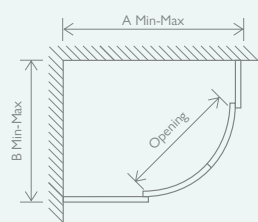

10 YEAR
GUARANTEE

FABIO

- Easy Clean Glass
- 8mm Toughened Glass
- Quick Release Door Rollers
- Solid Brass Handles
- Aluminium Profile
- Universally Handed

TWIN SLIDING DOOR QUADRANT

	Chrome	
800 x 800	69205	£791
900 x 760	69207	£819
900 x 900	69206	£834
1000 x 800	69208	£828
1000 x 900	82383	£828
1100 x 760	69209	£850
1200 x 800	69210	£862
1200 x 900	69211	£892
1300 x 760	69212	£874
1400 x 800	69213	£910