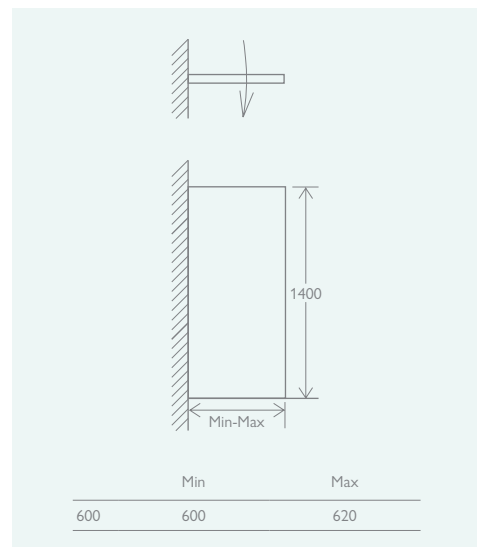

GLYN

FRAMELESS BATH SCREEN

- Aluminium profile
- Zinc alloy & brass hinges
- Universally handed

	Chrome	
600	12536	£261

	Chrome	
800	12537	£452

	Chrome	
1200	12538	£617

MOXBY

FRAMELESS BATH SCREEN

- Aluminium profile
- Universally handed

Chrome	12551	£279
Black	138914	£307
Gunmetal	175805	£365
Brushed Gold	175804	£365
Brushed Bronze	New 175806	£365
Brushed Nickel	New 175807	£365

	Chrome	
800	12552	£279

	Chrome	
Without Towel Rail	12550	£340
With Towel Rail	12553	£365