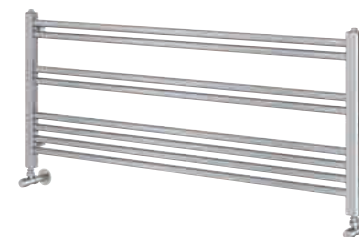

HORIZONTAL	Pipe Centres	BTU	Chrome		Element Kit
H 500 x W 980	940	990	24153	£214	300W
H 500 x W 1180	1140	1162	24152	£245	300W