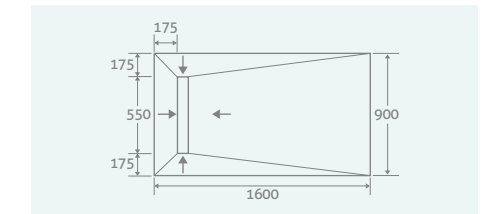

Four Falls
1600 x 900 x 30 37849 **£958**