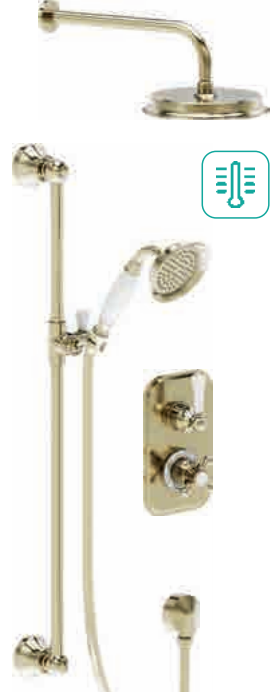

0.5 bar min.
– On 660mm stand pipes

Brushed Gold
177242 **£681**

CONCEALED VALVE PACKAGE

Thermostatic valve, 0.5 bar min.
– Brass Handset & Valve

Brushed Gold
177244 **£1119**

DUAL THERMOSTATIC SHOWER PACK