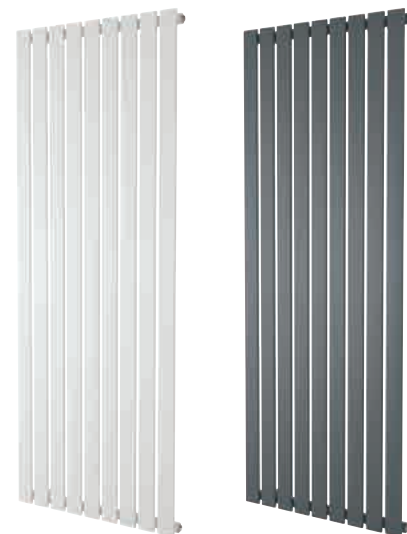

GAMMA WAVE

DESIGNER RADIATORS

Pipe Centres Are Width Plus Valve

	BTU	White	Grey	
H 1785 x W 413	5054	95200	24527	£301

**10 YEAR
GUARANTEE**

PERTH

DESIGNER RADIATORS

Pipe Centres Are Width Plus Valve
 – Can be hung vertical or horizontal