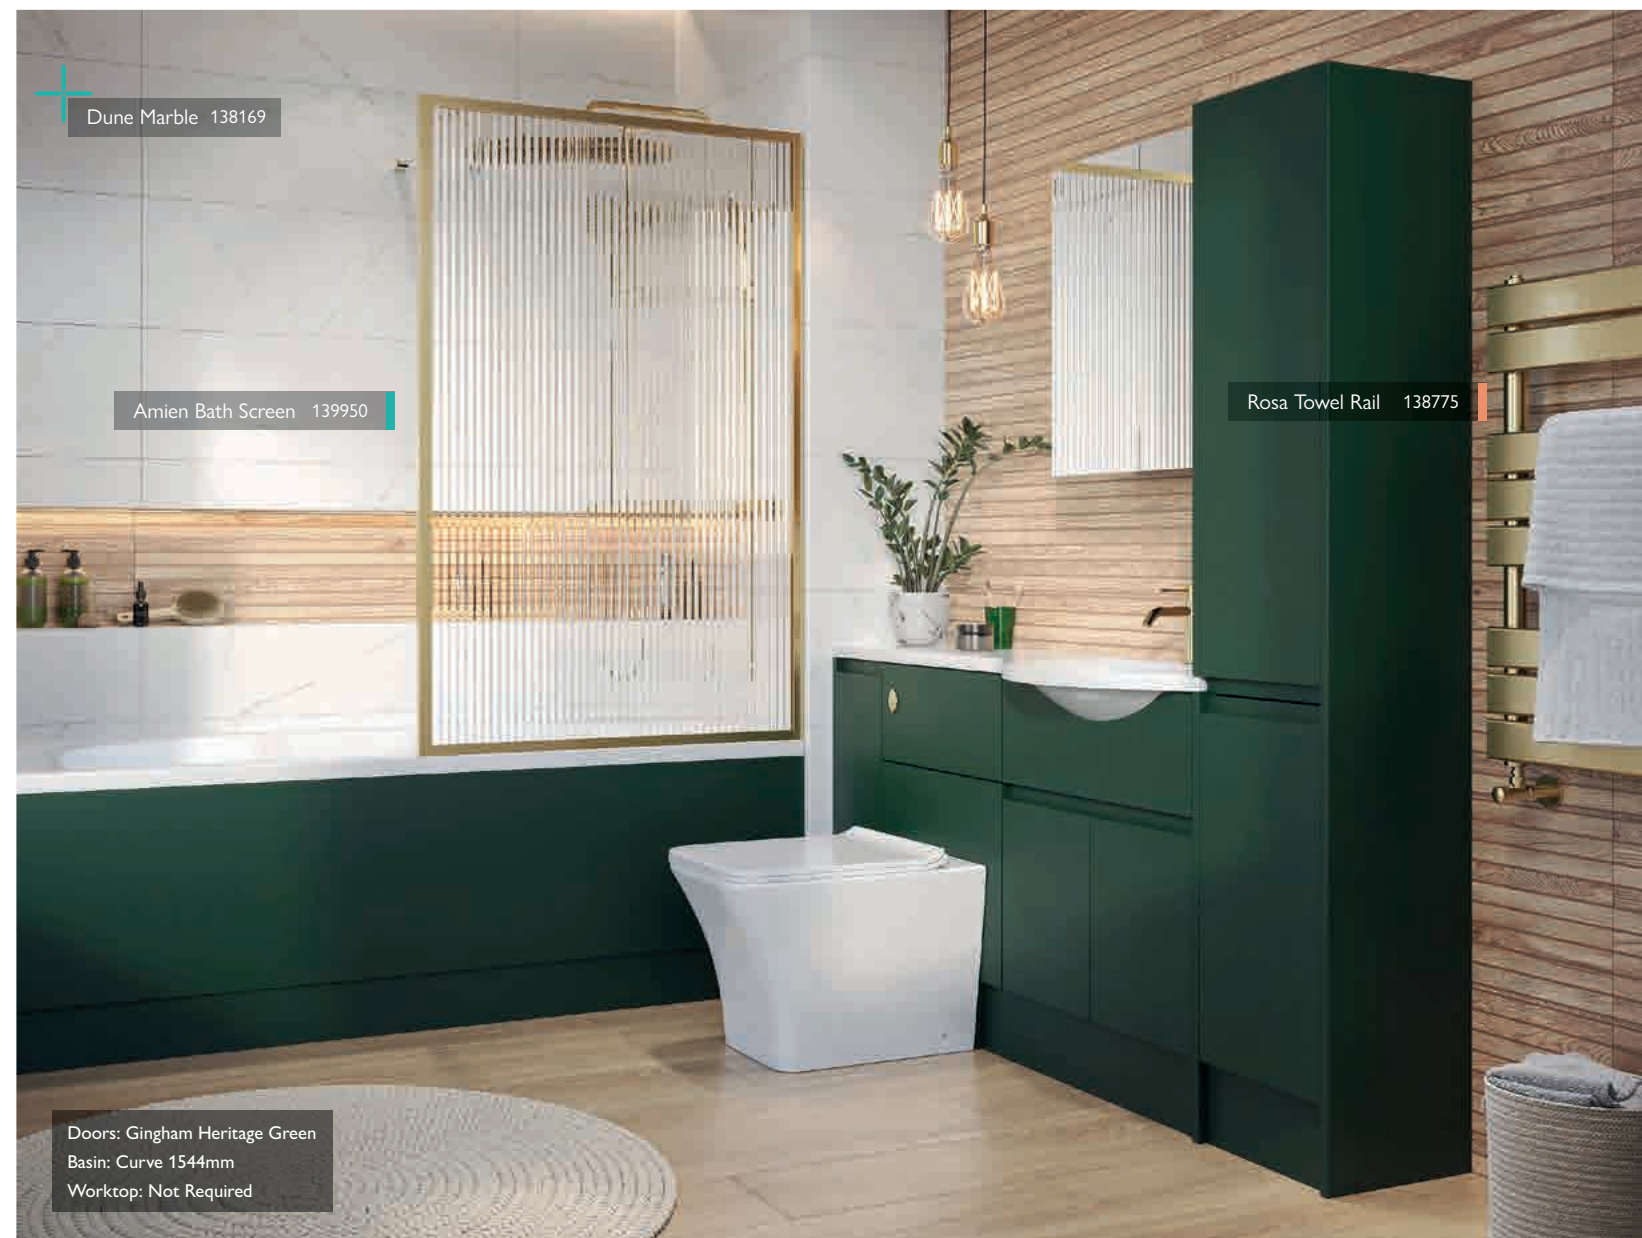

GINGHAM

DOOR OPTIONS

Handleless door fronts
- Available in matt