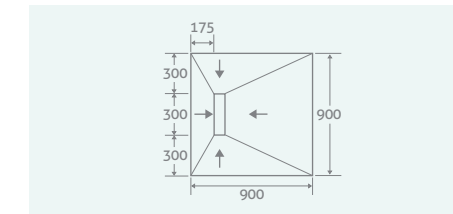

PLEASE NOTE, SUITABLE FOR TILES ONLY

Single Fall
1200 x 900 x 40/25 37851 **£970**

Four Falls
900 x 900 x 30 37846 **£789**

Four Falls
1600 x 900 x 30 37849 **£958**

Four Falls
1200 x 900 x 30 37848 **£881**