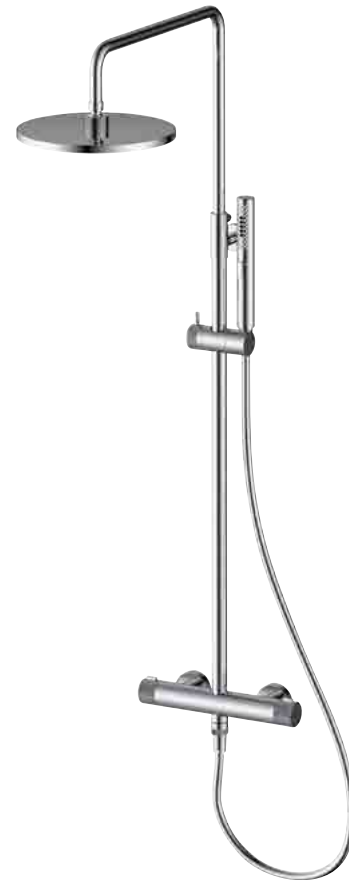

DUAL OUTLET

Chrome 139131 £489

DUAL OUTLET With Handset

Chrome 139129 £541

SHOWER PACK

Thermostatic Valve, 1 Bar Min.

- Telescopic Height Adjustment
- 250mm stainless steel fixed head
- ABS handset, brass body, zinc alloy handles, ceramic discs
- Cool touch technology
- No-twist easy clean anti-bacterial PVC hose