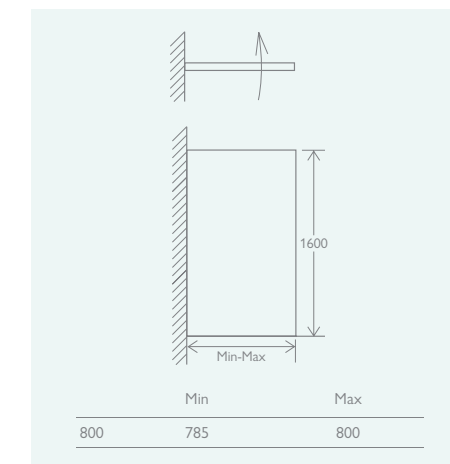

FEATURES

- Easy Clean
- 8mm Toughened Glass
- Solid Brass Hinges
- Aluminium Profile

10 YEAR
GUARANTEE

Glacier Noir Tile 165287

LANKA

BATH SCREEN

– Universally handed

	Chrome	
Without Towel Rail	92507	£435
With Towel Rail	92508	£483