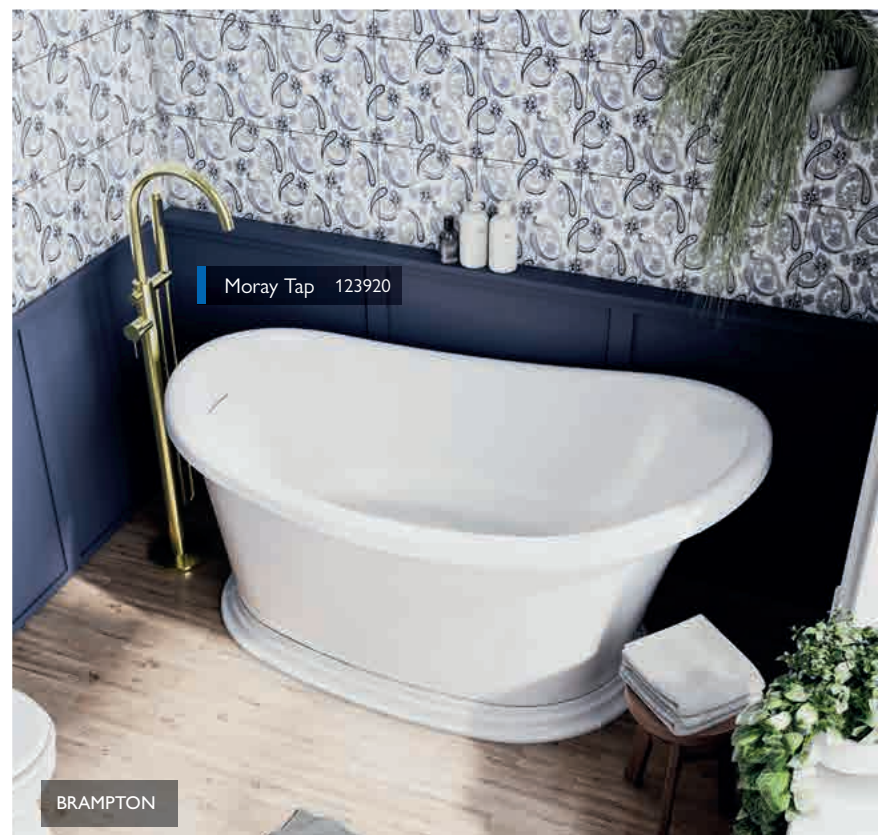

Moray Tap 123920

BRAMPTON

DARCEY

- Double skin acrylic
- Includes white waste & overflow. Designed to complement any tap colour
- Bath painting service available, see page 125

White

1580 x 750	138188	£1803
1700 x 750	138190	£2009