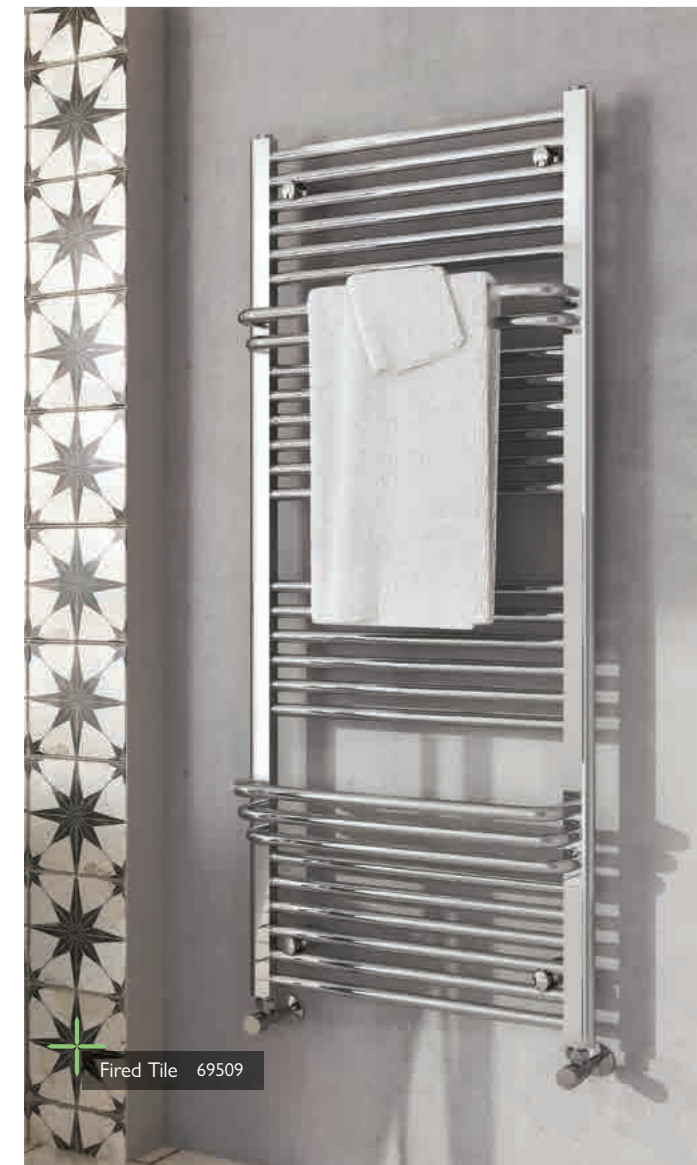

BTU		Element Kit
Chrome	1960	69281	£483 500W
White	2853	69282	£353 500W
Anthracite	2853	113091	£394 500W