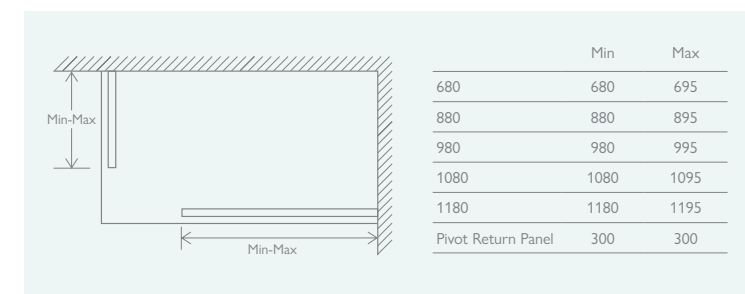

Matt Black	Gunmetal	Brushed Gold	Brushed Bronze	Brushed Nickel	
680	139927	139951	139939	175812	175813	£541
880	139928	139952	139940	175814	175815	£593
980	139929	139953	139941	175816	175817	£623
1080	139930	139954	139942	175818	175819	£659
1180	139931	139955	139943	175820	175821	£695
Pivot Return Panel*	167077	167079	167078	175832	175833	£243

*Optional