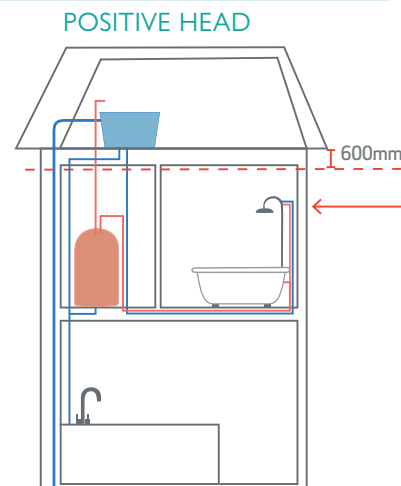

SINGLE OR TWIN? Do you want to boost either hot OR cold water or both?

SINGLE Hot OR cold water

A single pump only has one impeller which can be connected to either the hot or cold water supply.

TWIN Hot AND cold water

Twin pumps have two impellers, one at each end of the pump, one for hot water and the other for cold water.

SHOWERHEAD AND BATHROOM SIZE?

The bigger the shower head or the more things you want to pump, the more powerful pump you are going to need.

1.5 bar pump

Shower **ONLY** with a shower head of 100-120mm

2.0 bar pump

Small bathroom and a shower with a showerhead of 100-120mm

Large bathroom or multiple smaller bathrooms with a shower head of 120mm+

3.0 bar pump

Multiple bathrooms, 150mm+ shower heads and/or shower with massage function and body jets