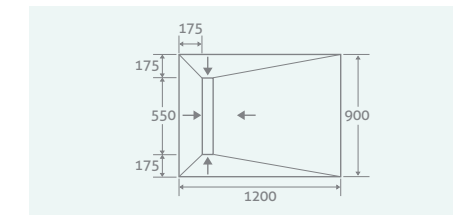

PLEASE NOTE, SUITABLE FOR TILES ONLY

Single Fall
1200 x 900 x 40/25 37851 **£970**

Four Falls
900 x 900 x 30 37846 **£789**

Four Falls
1600 x 900 x 30 37849 **£958**

Four Falls
1200 x 900 x 30 37848 **£881**