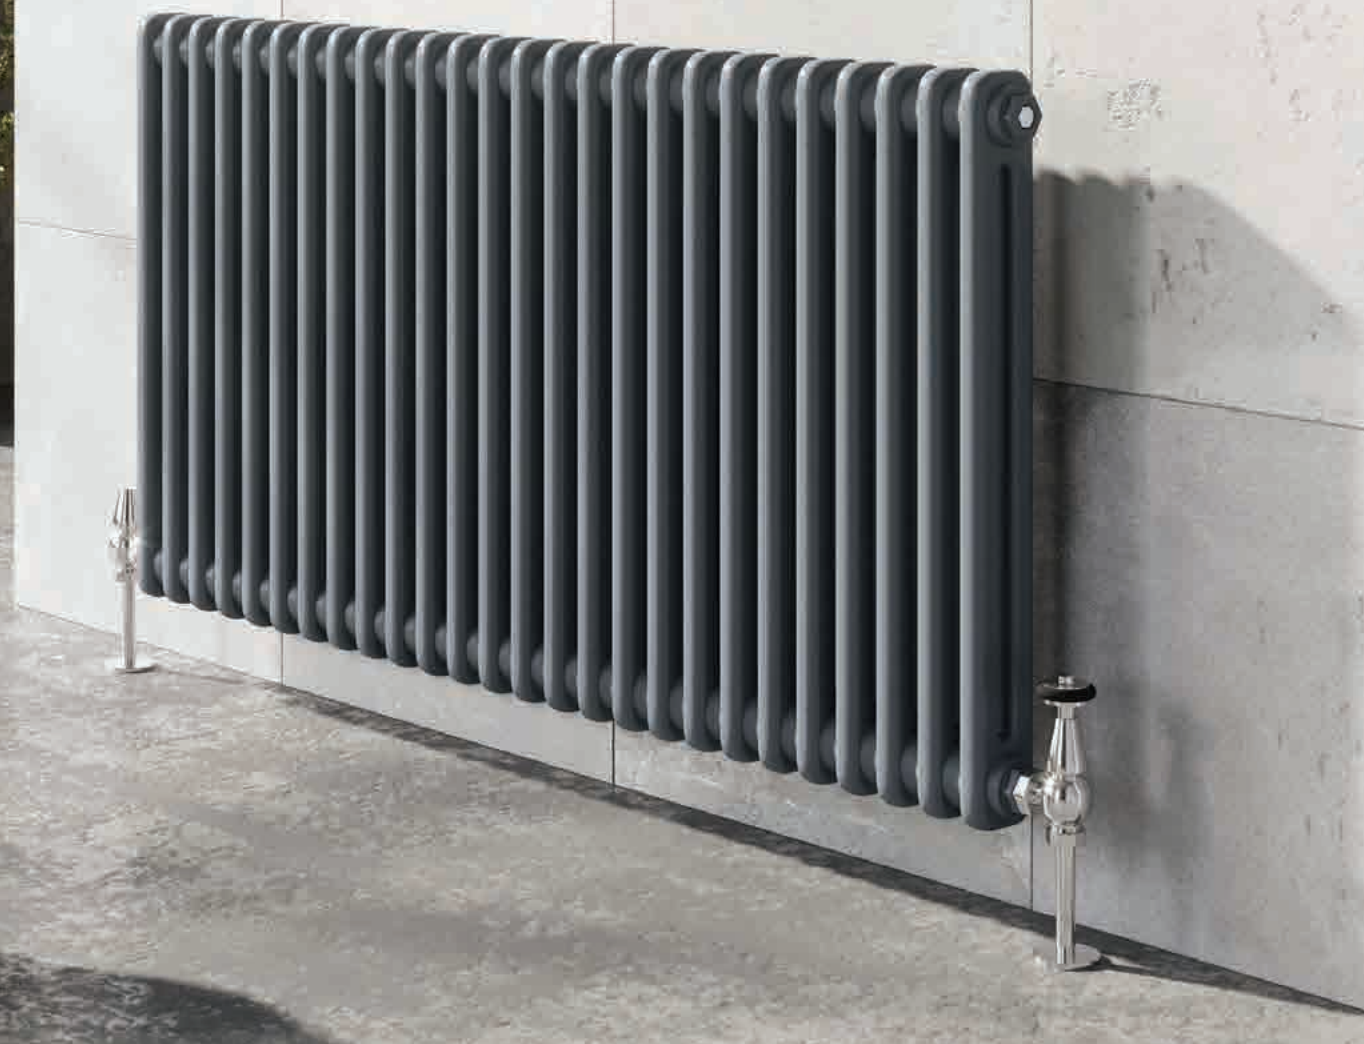

All prices include VAT.

Full specifications available at [easybathrooms.com](https://www.easybathrooms.com)

FEATURES

Install Wall Mounted or Standing on Feet

10 YEAR GUARANTEE

VERTICAL OR HORIZONTAL

UPTON TRIPLE