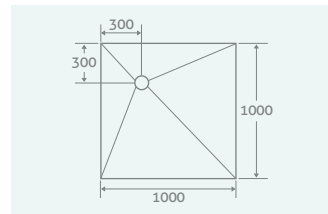

WETROOM INSTALLATION WITH A TRAY

STANDARD TRAYS

Can be ordered as Tray + Installation Kit or Tray + Drain + Sealing Kit

PLEASE NOTE, SUITABLE FOR TILES ONLY

Offset Drain
1000 x 1000 x 20 12853 **£330**