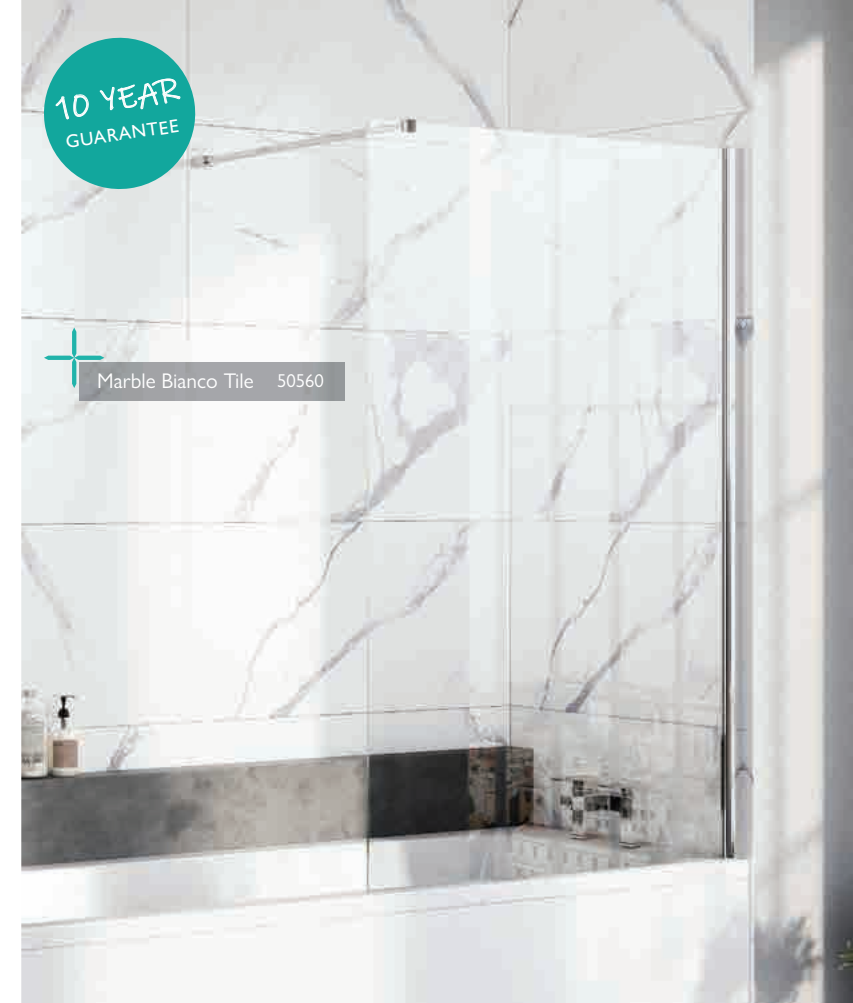

**10 YEAR
GUARANTEE**

Marble Bianco Tile 50560