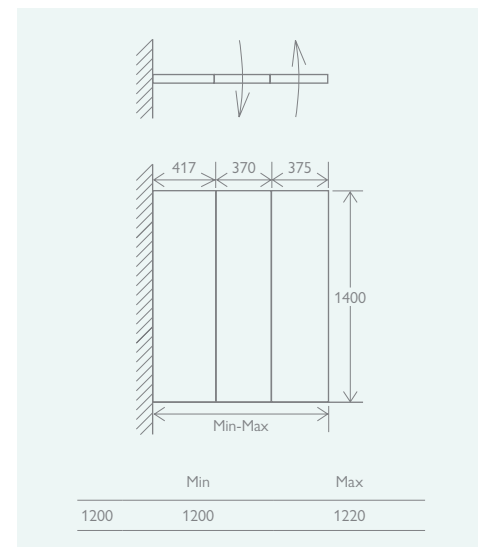

GLYN

FRAMELESS BATH SCREEN

- Aluminium profile
- Zinc alloy & brass hinges
- Universally handed

	Chrome	
600	12536	£261

	Chrome	
800	12537	£452

	Chrome	
1200	12538	£617

MOXBY

FRAMELESS BATH SCREEN

- Aluminium profile
- Universally handed

Chrome	12551	£279
Black	138914	£307
Gunmetal	175805	£365
Brushed Gold	175804	£365
Brushed Bronze	New 175806	£365
Brushed Nickel	New 175807	£365

	Chrome	
800	12552	£279

	Chrome	
Without Towel Rail	12550	£340
With Towel Rail	12553	£365