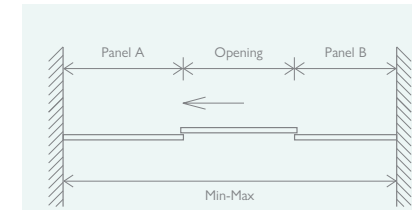

SIDE PANEL

700	138866	£407
760	138867	£426
800	69249	£439
900	69250	£467