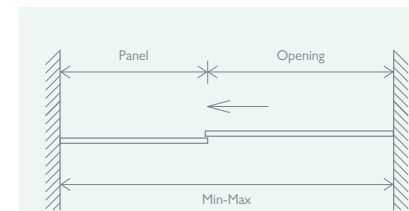

SLIDING DOOR

Chrome		
1200	12583	£965

SIDE PANEL

800	12584	£362
900	12585	£377

SLIDING DOOR

	Min	Max	Panel	Opening
1200	1170	1200	546	455

SIDE PANEL

	Min	Max
800	770	800
900	870	900