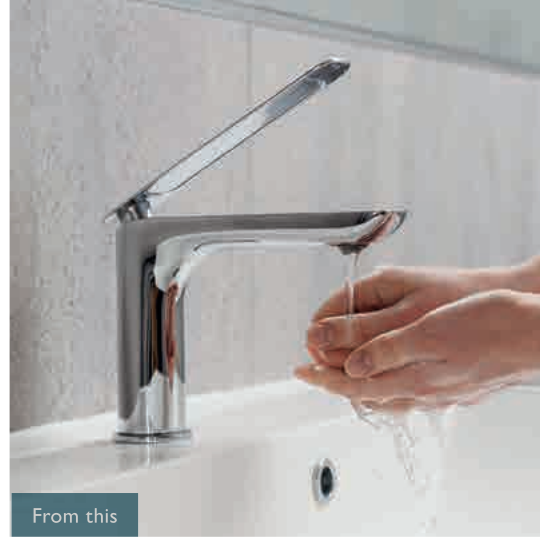

For help deciding which pump is best for you please scan the QR code to take you to the product selector on our website.