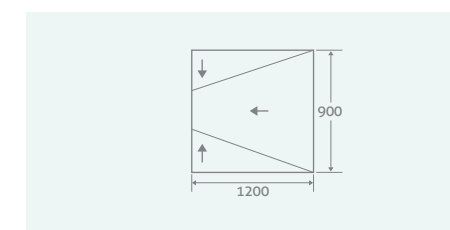

Three Falls

900 x 900 x 30 - 7   129004   **£238**