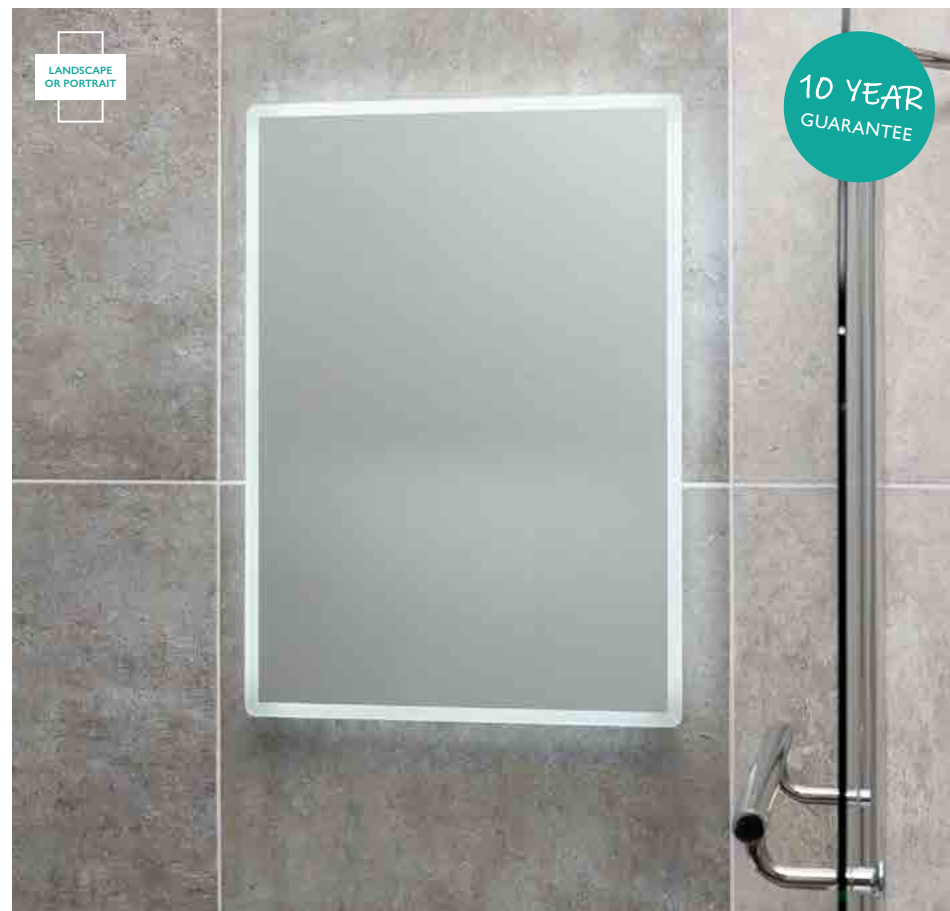

JARROW LED MIRROR With Bluetooth Speakers

Infrared Sensor*: Bottom With Mirror As Shown
Shaver Socket: Bottom With Mirror As Shown
– Can be hung landscape or portrait
– Demister pad

W 400 x H 800	167160	£549
W 500 x H 700	24838	£560
W 600 x H 800	24840	£579
W 1000 x H 500	113088	£638
W 1200 x H 500	113089	£694