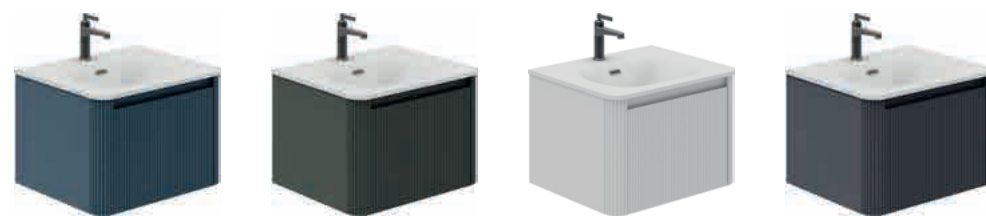

FLOOR STANDING WITH DOORS

	Blue	Green	White	Charcoal		
600	H 800 x W 594 x D 495	167849	167863	167877	167891	£620
800	H 800 x W 794 x D 495	167852	167866	167880	167894	£688
1000	H 800 x W 994 x D 495	167855	167869	167883	167897	£895

WALL HUNG

	Blue	Green	White	Charcoal				
600	H 400 x W 594 x D 495	167847	167861	167875	167889	£598	166176	£73
800	H 400 x W 794 x D 495	167850	167864	167878	167892	£688	166177	£89
1000	H 400 x W 994 x D 495	167853	167867	167881	167895	£854	166177	£89

BASINS

Solid basin with matt soft touch finish

	White	Black	
600	167841	167842	£214
800	167843	167844	£238
1000	167845	167846	£278

Ceramic basin

New
Available from
May 2024

	Gloss White	
600	176526	£214
800	176527	£238
1000	176528	£278

WORKTOP

Solid surface worktop with matt soft touch finish

– Pre-drilled waste hole

	White	Black	
600	167903	167959	£267
800	167905	167960	£287
1000	167907	167961	£329

COUNTERTOP BASINS Pages 118-121