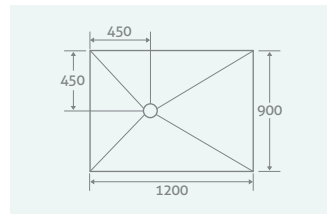

128449 **£123**

WETROOM INSTALLATION WITH A TRAY

STANDARD TRAYS

Can be ordered as Tray + Installation Kit or Tray + Drain + Sealing Kit

PLEASE NOTE, SUITABLE FOR TILES ONLY

Offset Drain
1000 x 1000 x 20 12853 **£330**