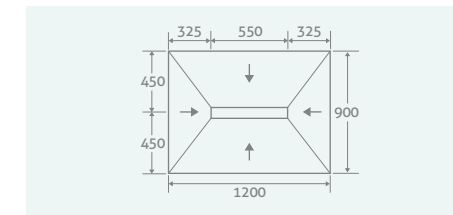

PLEASE NOTE, SUITABLE FOR TILES ONLY

Single Fall
1200 x 900 x 40/25 37851 **£970**

Four Falls
900 x 900 x 30 37846 **£789**

Four Falls
1600 x 900 x 30 37849 **£958**

Four Falls
1200 x 900 x 30 37848 **£881**