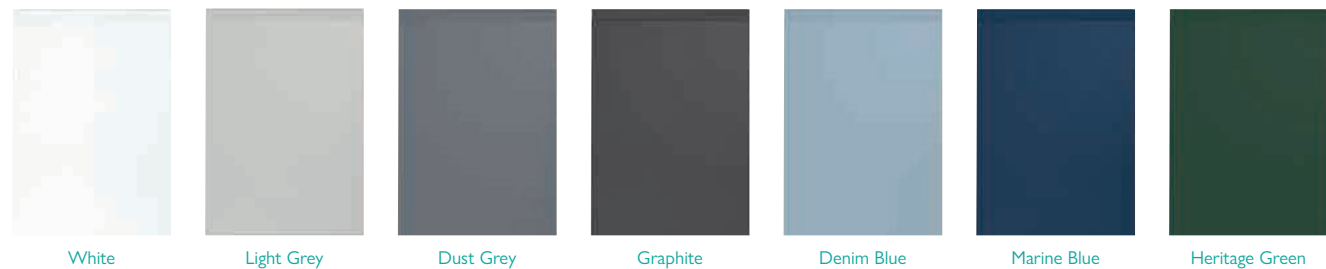

GINGHAM

DOOR OPTIONS

Handleless door fronts
- Available in matt

White Light Grey Dust Grey Graphite Denim Blue Marine Blue Heritage Green

GINGHAM

STANDARD BASE UNITS

SINGLE DOOR UNIT 200mm

H 810 x W 200 x D 300 **£293**
– No handles required