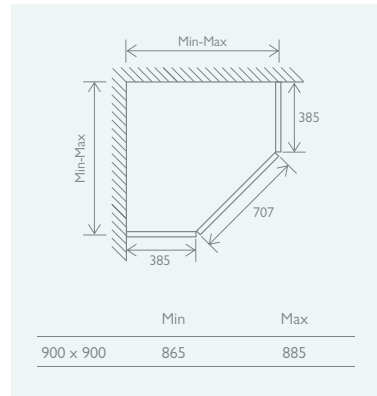

90mm FAST FLOW SHOWER WASTE

90mm fitting for rapid drainage. With easy accessible bottle trap for easy cleaning.

Chrome	147000	£29
Black	152099	£41
White	140062	£41

PENTA

- Easy Clean Glass
- 8mm Toughened Glass
- Solid Brass Handle & Hinges
- Aluminium Profile
- Universally Handed

PIVOT DOOR

Chrome		
900 x 900	17976	£912

PENTA SHOWER TRAY

900 x 900	18680	£285