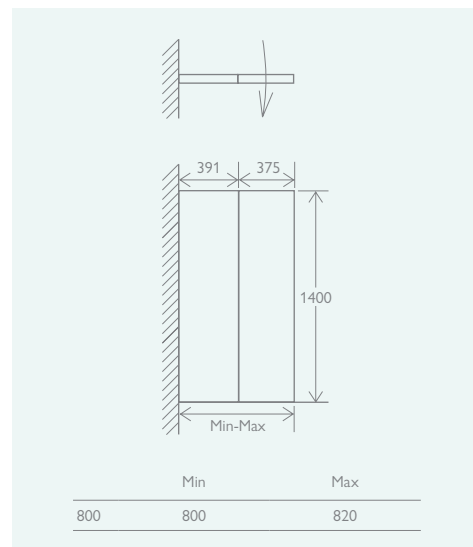

GLYN

FRAMELESS BATH SCREEN

- Aluminium profile
- Zinc alloy & brass hinges
- Universally handed

	Chrome	
600	12536	£261

	Chrome	
800	12537	£452

	Chrome	
1200	12538	£617

MOXBY

FRAMELESS BATH SCREEN

- Aluminium profile
- Universally handed

Chrome	12551	£279
Black	138914	£307
Gunmetal	175805	£365
Brushed Gold	175804	£365
Brushed Bronze	New 175806	£365
Brushed Nickel	New 175807	£365

	Chrome	
800	12552	£279

	Chrome	
Without Towel Rail	12550	£340
With Towel Rail	12553	£365