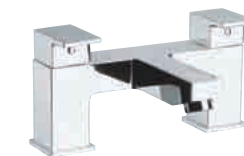

BATH FILLER

0.3 bar min.