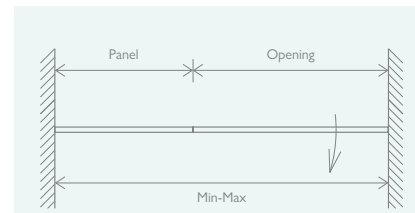

PIVOT DOOR

	Min	Max	Panel	Opening
760	725	760	-	510
800	765	800	-	550
900	865	900	-	650
1000	965	1000	252	550
1200	1165	1200	452	550

SIDE PANEL

	Min	Max
700	665	700
760	725	760
800	765	800
900	865	900