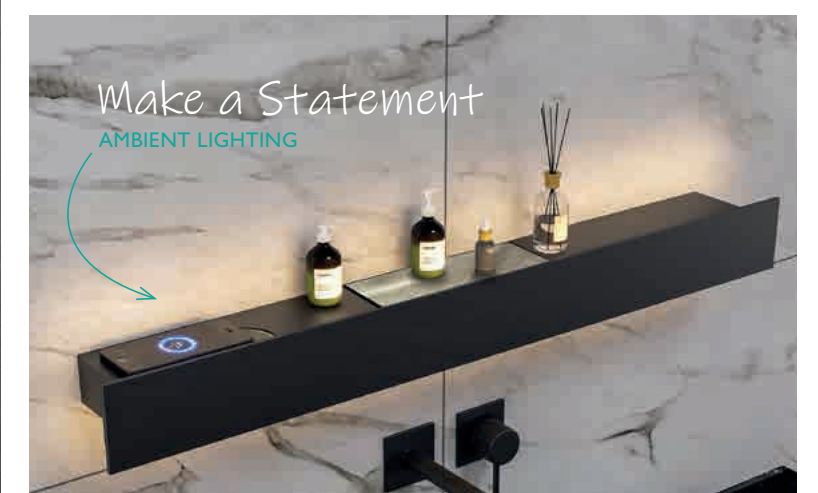

LIGHTING

LED STRIP LIGHTS

DOTLESS LED TAPE With PIR Motion Sensor

LED tape, 2m power lead & driver

- 9.6W
- 480 LED per meter
- Cuttable every 25mm
- Natural white 4000k (720 lumens per meter)
- 3M VHB backing

IP65

500mm	166176	£73
1m	166177	£89
2m	166178	£136
3m	166179	£166

ALUMINIUM PROFILE LED KIT

LED tape, 12 x 12mm aluminium profile, 3m self adhesive tape, 2m power lead & driver

- 10W
- 700 lumens per meter
- 144 LED per meter
- Cuttable every 21mm
- Natural white 4000k
- Tile in or surface mount

IP65

	Aluminium		Black	
1m	166180	£68	166181	£72
2m	166182	£116	166183	£120
3m	152271	£152	152272	£158

LED PLINTH LIGHTS

LED PLINTH LIGHT KIT

5 plinth lights, 3m power lead & driver

- 0.4W LED
- 27 lumens per light
- 144 LED per Meter
- 30mm diameter

IP65

	Chrome	Black	
	152273	152274	£30

LED LIGHT BARS

RECHARGEABLE LED LIGHT With PIR Motion Sensor

- Built-in PIR sensor
- Natural white 4000k
- Micro USB charging lead
- Fixed with magnets
- 9mm diameter

IP65

EDGE SMART SHELF With Ambient Lighting

- Ambient lighting
- Wireless charger
- Dual USB ports
- 2100-6500k Colour temp

		Aluminium	Black	
200mm	1W	152277	167730	£37
400mm	2W	166812	-	£63
450mm	2W	152278	167731	£63
564mm	3W	166813	-	£87
864mm	4W	166814	-	£99

600mm	20.7W	167162	£232
700mm	21.7W	167163	£253
800mm	22.7W	167164	£273
1200mm	26.7W	167165	£273