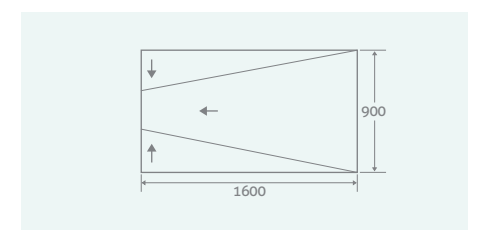

Three Falls