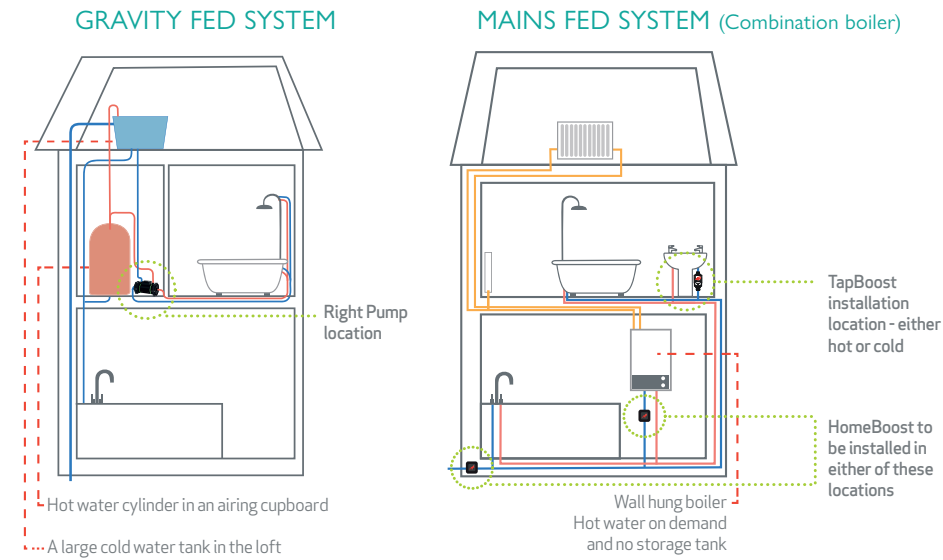

– Includes handset, hose & bracket.

Chrome 12775 **£213**

CHOOSING THE RIGHT PRODUCT

IDENTIFY WHAT TYPE OF HOT WATER SYSTEM YOU HAVE

If you have a Mains Fed system see our MAINSBOOSTER RANGE on the following page.