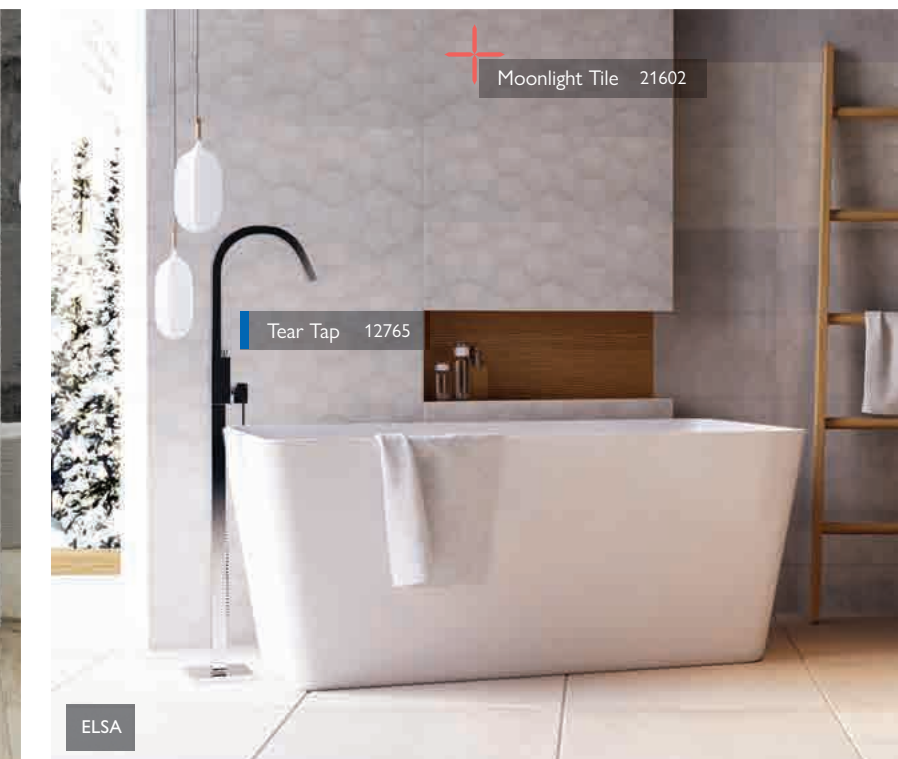

MODERN FREESTANDING ACRYLIC BATHS

25 YEAR
GUARANTEE

MILO

- Back to wall design
- Suitable for deck mount taps
- Double skin acrylic
- Includes white waste & overflow. Designed to complement any tap colour
- Bath painting service available, see page 125

1500 x 750	69333	£1853
1680 x 800	21736	£2261

138185		£2008
138186		£2364

NOAH

- Double skin acrylic
- Includes white waste & overflow. Designed to complement any tap colour
- Bath painting service available, see page 125

1485 x 790	21731	£1574
1675 x 780	21732	£1656

ISLEWORTH

- Double skin acrylic
- Includes white waste & overflow. Designed to complement any tap colour
- Bath painting service available, see page 125

1500 x 740	14951	£2139
1730 x 780	14950	£2319

ELLWOOD

- Back to wall design
- Double skin acrylic
- Includes white waste & overflow. Designed to complement any tap colour
- Bath painting service available, see page 125

1500 x 750	138184	£1648
1700 x 800	69331	£1739
1800 x 800	138183	£1854

ELSA

- Double skin acrylic
- Includes white waste & overflow. Designed to complement any tap colour
- Bath painting service available, see page 125

1500 x 705	21729	£1574
1755 x 750	21730	£1656

LAMBI

- Double skin acrylic
- Includes white waste & overflow. Designed to complement any tap colour
- Bath painting service available, see page 125

1700 x 800	69330	£1731