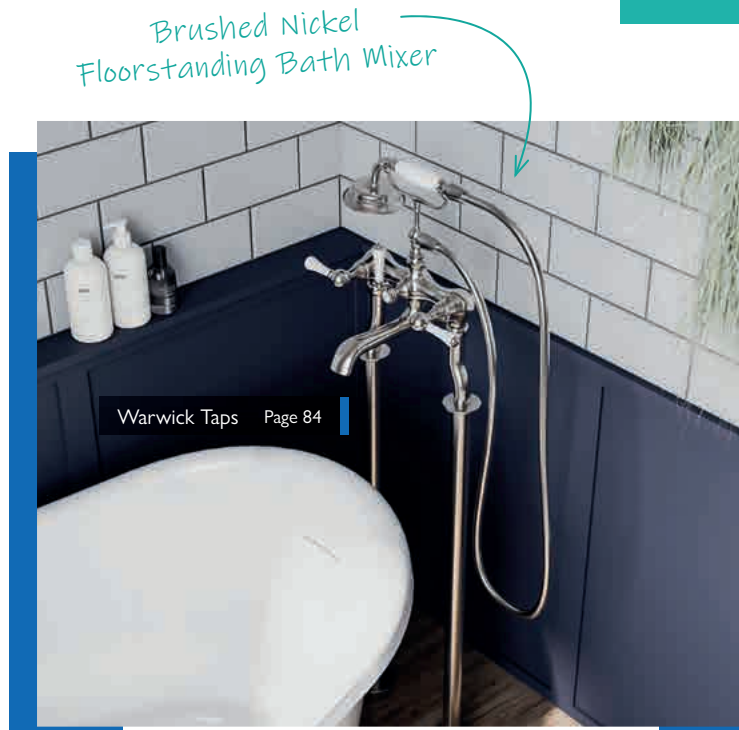

Matt Black Freestanding Bath

Warwick Taps Page 84

Brushed Nickel Floorstanding Bath Mixer

Warwick Valves Page 58

ENCLOSURES

Designed with you in mind, our enclosures section is packed with innovative products with features to help make your life easier and more stylish, including shower doors with easy clean glass, quick release rollers, front access installation and hidden fixings to give a sleek and stylish look.