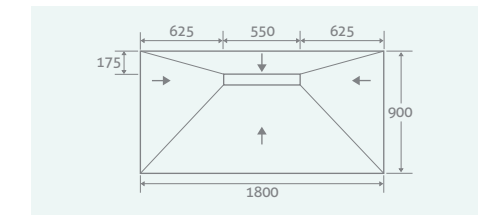

Four Falls
1800 x 900 x 30 37850 **£992**