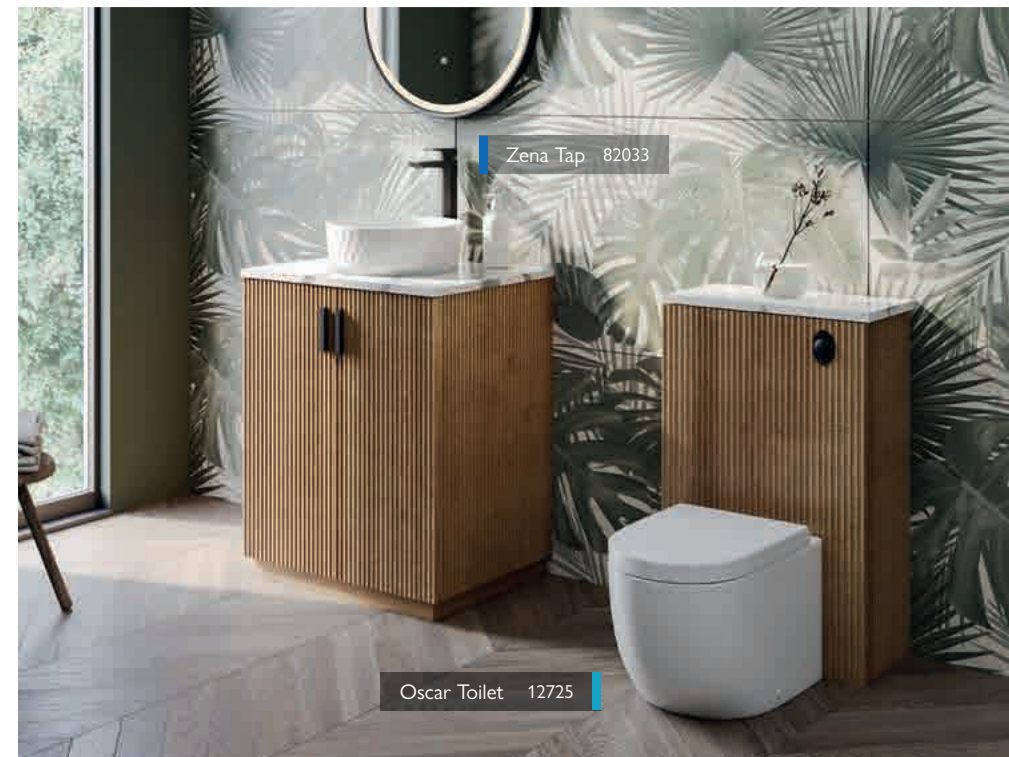

Zena Tap 82033

Oscar Toilet 12725