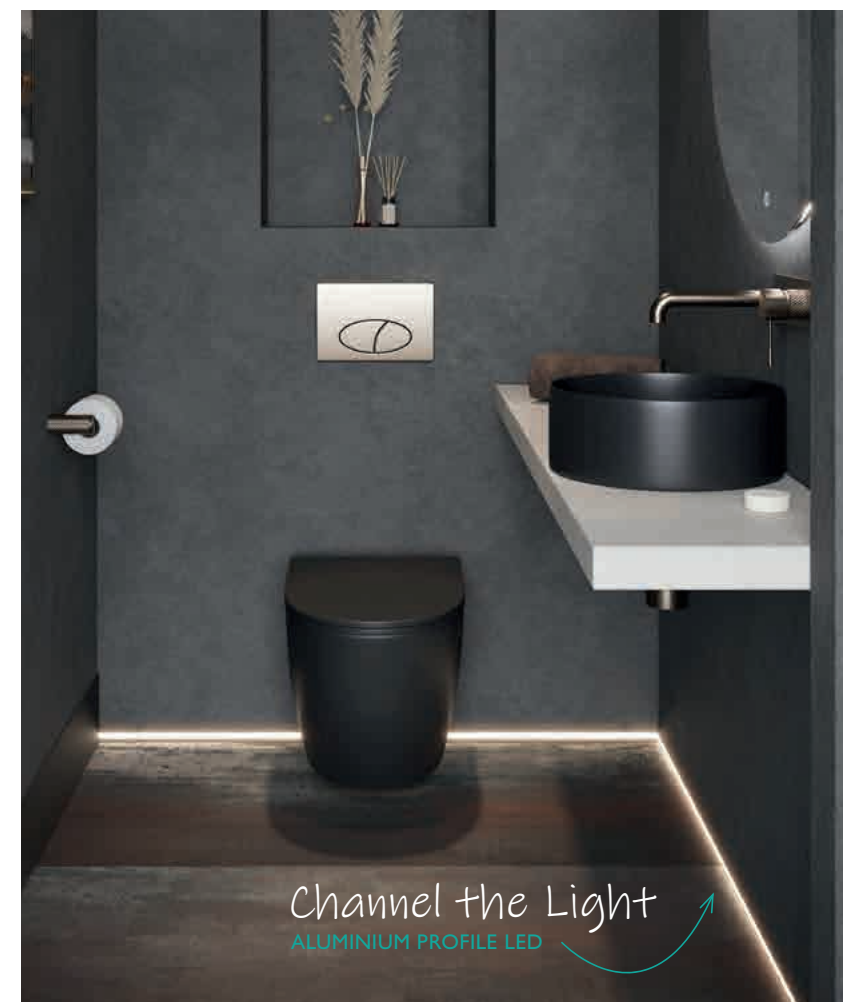

LIGHTING

LED STRIP LIGHTS

DOTLESS LED TAPE With PIR Motion Sensor

LED tape, 2m power lead & driver

- 9.6W
- 480 LED per meter
- Cuttable every 25mm
- Natural white 4000k (720 lumens per meter)
- 3M VHB backing

IP65

500mm	166176	£73
1m	166177	£89
2m	166178	£136
3m	166179	£166

ALUMINIUM PROFILE LED KIT

LED tape, 12 x 12mm aluminium profile, 3m self adhesive tape, 2m power lead & driver

- 10W
- 700 lumens per meter
- 144 LED per meter
- Cuttable every 21mm
- Natural white 4000k
- Tile in or surface mount

IP65

	Aluminium		Black	
1m	166180	£68	166181	£72
2m	166182	£116	166183	£120
3m	152271	£152	152272	£158

LED PLINTH LIGHTS

LED PLINTH LIGHT KIT

5 plinth lights, 3m power lead & driver

- 0.4W LED
- 27 lumens per light
- 144 LED per Meter
- 30mm diameter

IP65

	Chrome	Black	
	152273	152274	£30

LED LIGHT BARS

RECHARGEABLE LED LIGHT With PIR Motion Sensor

- Built-in PIR sensor
- Natural white 4000k
- Micro USB charging lead
- Fixed with magnets
- 9mm diameter

IP65

EDGE SMART SHELF With Ambient Lighting

- Ambient lighting
- Wireless charger
- Dual USB ports
- 2100-6500k Colour temp

		Aluminium	Black	
200mm	1W	152277	167730	£37
400mm	2W	166812	-	£63
450mm	2W	152278	167731	£63
564mm	3W	166813	-	£87
864mm	4W	166814	-	£99

600mm	20.7W	167162	£232
700mm	21.7W	167163	£253
800mm	22.7W	167164	£273
1200mm	26.7W	167165	£273