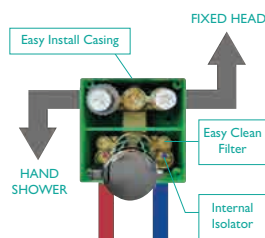

BAYLIN – GUNMETAL

BASIN MONO

0.5 bar min.
– Excludes waste

Gunmetal
138930 **£269**

SHOWER PACKS

FLOOR STANDING BATH SHOWER MIXER

1.0 bar min.

Gunmetal
138929 **£1132**

BAYLIN LUX

Thermostatic Valve, 1.5 Bar Min.

- Powerful air injection fixed head
- Stainless steel riser rail
- 3 function click hand shower
- Storage shelf
- Smart button with flow control
- Robust sliding holder

Gunmetal
138924 **£1853**

BAYLIN ARIS

Thermostatic Valve, 1.5 Bar Min.

- Powerful air injection fixed head
- Stainless steel riser rail
- 3 function click hand shower
- Storage shelf
- Smart button with flow control
- Robust sliding holder

Gunmetal
138917 **£1338**

CONCEALED VALVE PACKAGES

Thermostatic Valve, 1 Bar Min.

- Easy Install Casing
- Easy Clean Filters
- Pre-installed Internal Isolators
- Preset Temperature
- Solid Virgin Brass Construction
- ABS handset and fixed head

DUAL OUTLET

Gunmetal
152532 **£1161**

TRIPLE OUTLET

Gunmetal
152534 **£1340**

BAYLIN – CHROME

BASIN MONO

0.5 bar min.
– Excludes waste

Chrome
91156 **£246**

FLOOR STANDING BATH SHOWER MIXER

1.0 bar min.

Chrome
124267 **£944**

SHOWER PACKS

BAYLIN LUX

Thermostatic Valve, 1.5 Bar Min.

- Powerful air injection fixed head
- Stainless steel riser rail
- 3 function click hand shower
- Storage shelf
- Smart button with flow control
- Robust sliding holder

Chrome
138925 **£1709**

BAYLIN ARIS

Thermostatic Valve, 1.5 Bar Min.

- Powerful air injection fixed head
- Stainless steel riser rail
- 3 function click hand shower
- Storage shelf
- Smart button with flow control
- Robust sliding holder

Chrome
138918 **£1226**

CONCEALED VALVE PACKAGES

Thermostatic Valve, 1 Bar Min.

- Easy Install Casing
- Easy Clean Filters
- Pre-installed Internal Isolators
- Preset Temperature
- Solid Virgin Brass Construction
- ABS handset and fixed head

DUAL OUTLET

Chrome
152531 **£1015**