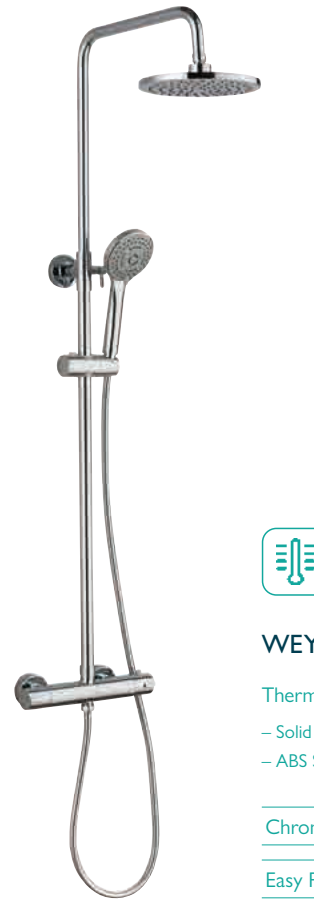

CAMDEN BLACK LUXURY SHOWER PACK

- Thermostatic Valve, 1 Bar Min.
- Smart Click 3 Function Handset
- Solid Brass Valve & Body
- ABS Shower Head

Matt Black	82009	£525
Includes Easy Plumb Kit		

CALISSA LUXURY SHOWER PACK

- Thermostatic Valve, 0.5 Bar Min.
- Smart Click 3 Function Handset
- Solid Brass Valve & Body
- Stainless Steel Shower Head
- No-twist easy clean anti-bacterial PVC hose

Chrome	82008	£608
Easy Plumb Kit	15561	£33