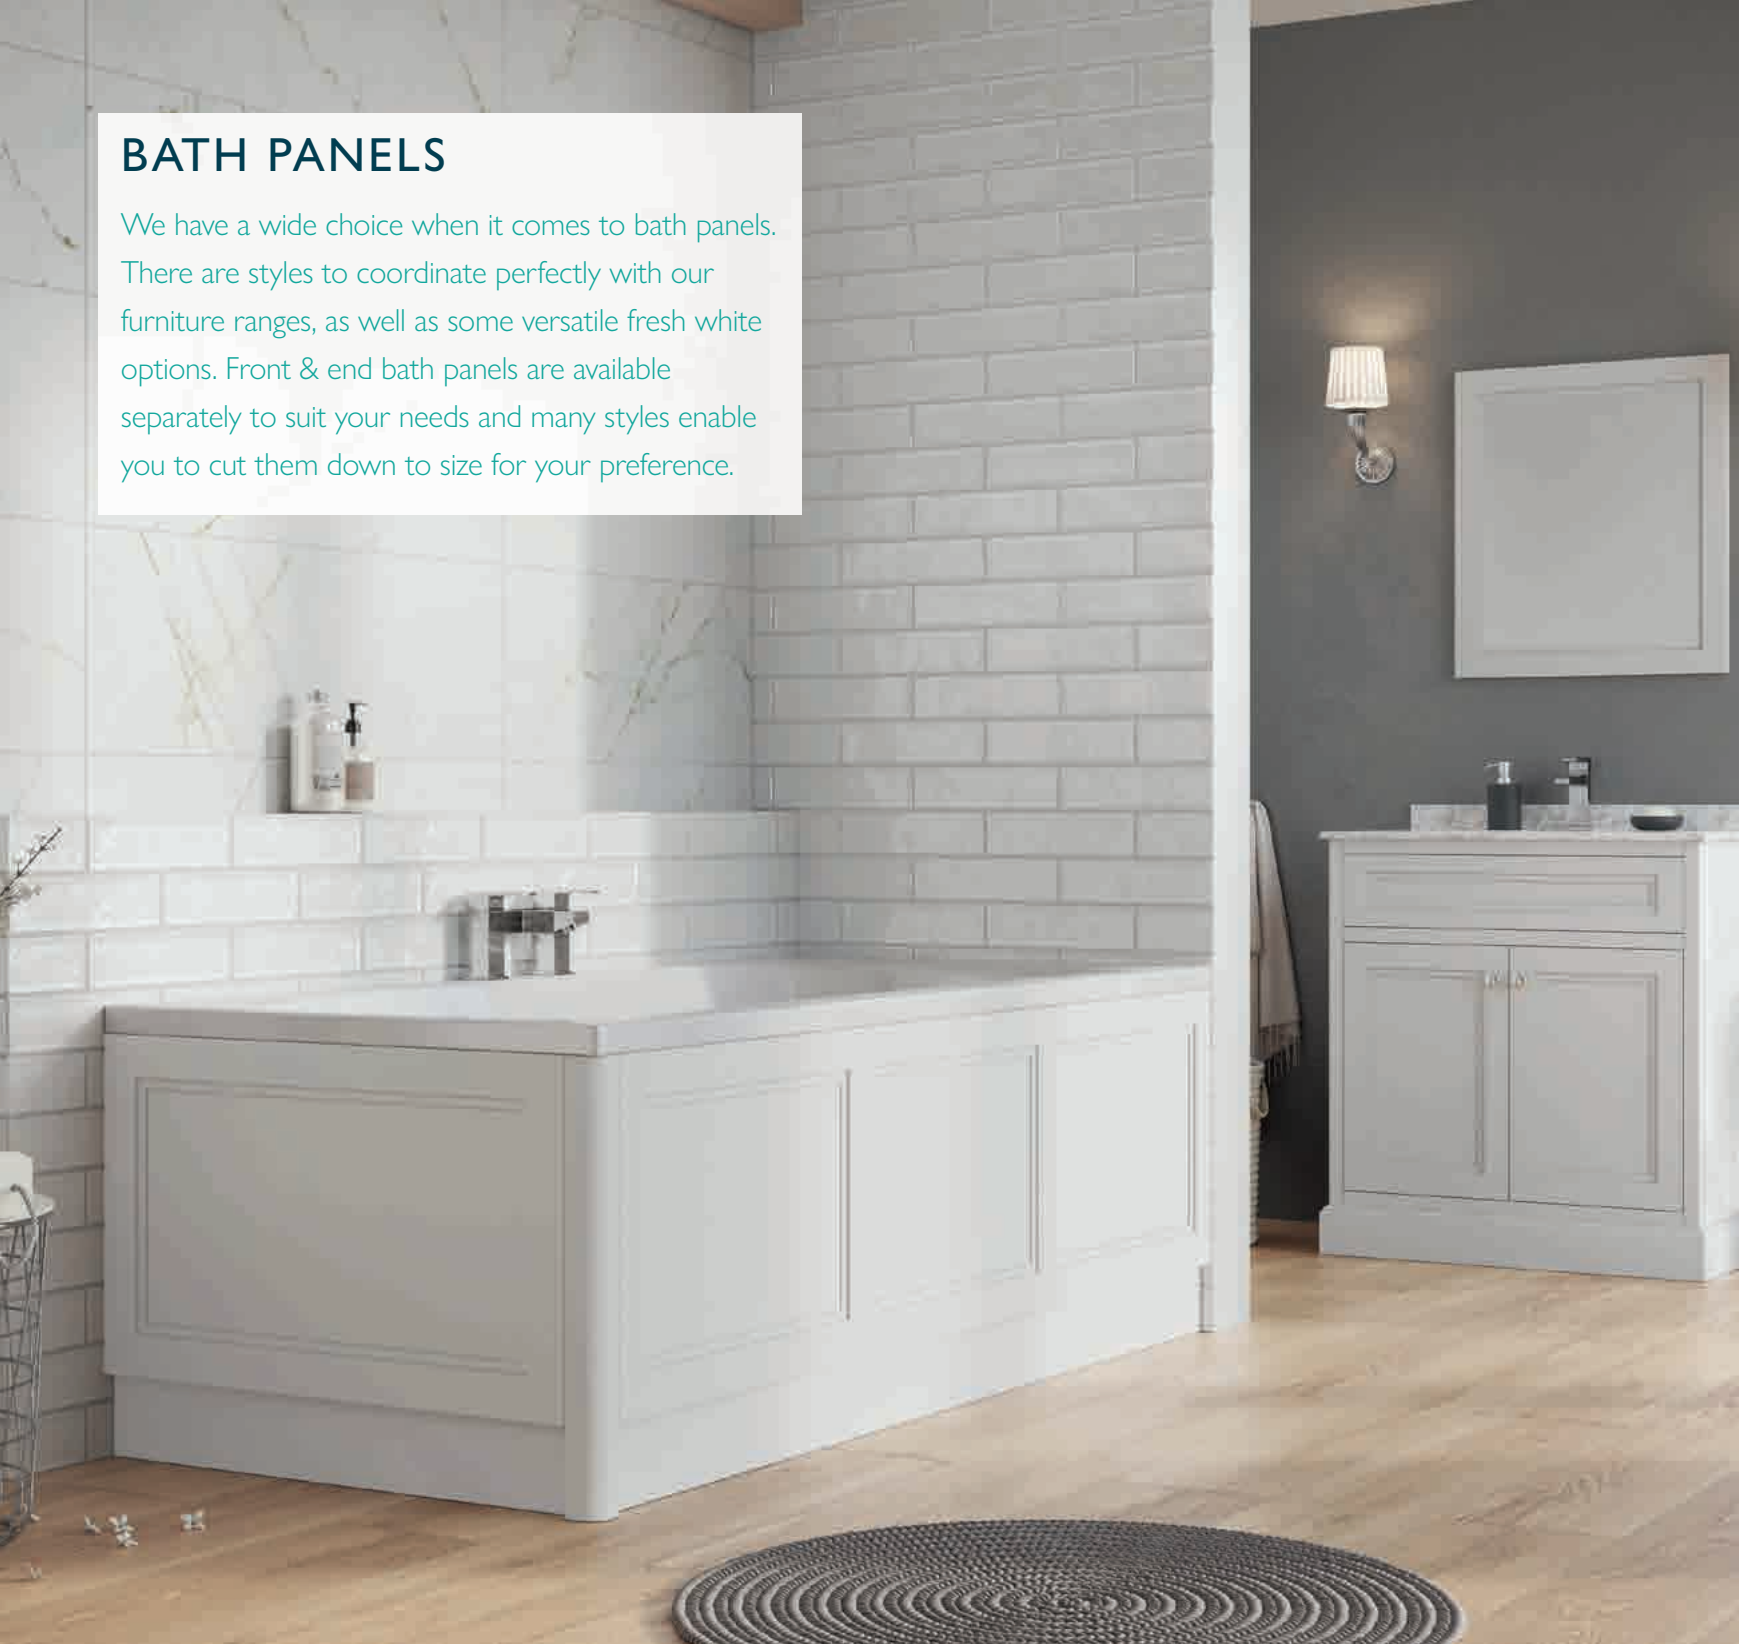

BATH PANELS

We have a wide choice when it comes to bath panels. There are styles to coordinate perfectly with our furniture ranges, as well as some versatile fresh white options. Front & end bath panels are available separately to suit your needs and many styles enable you to cut them down to size for your preference.

REVEL RIBBED BATH PANELS

– Adjustable height 480-680

New Available from May 2024

Front Panel 1800	170829	£379
End Panel 800 & Corner Post	177236	£264

SOAR RIBBED BATH PANELS

– Adjustable height 480-660

New Available from May 2024

Front Panel 1800	176281	176282	£329
End Panel 800 & Corner Post	177237	177238	£234

WISH RIBBED BATH PANELS

– Adjustable height 480-660

Front Panel 1800	167858	167872	167886	167900	£339
End Panel 800 & Corner Post	168414	168413	168416	168415	£241

CARRON BATH PANELS

	Height	Carronite™	
1 Piece Front & End 1700 x 700	540	156653	£439
1 Piece Front & End 1700 x 750	540	156565	£439
1 Piece Front & End 1800 x 800	540	156566	£439
Front 1700	540	156582	£234
Front 1800	540	156586	£244
Front 1900	570	156538	£244
End 750	540	156542	£162
End 800	540	156544	£162
End 900	570	156546	£178