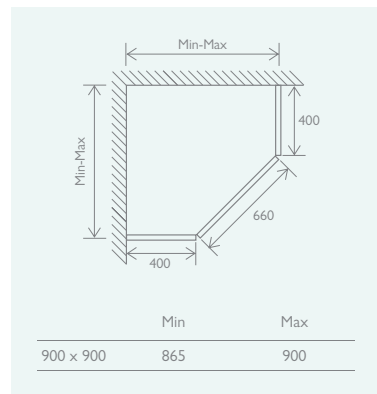

SHOWER TRAY LEG SET

Raises shower tray to 130mm high		
110mm	12793	£132

90mm FAST FLOW SHOWER WASTE

90mm fitting for rapid drainage. With easy accessible bottle trap for easy cleaning.

Chrome	147000	£29
Black	152099	£41
White	140062	£41