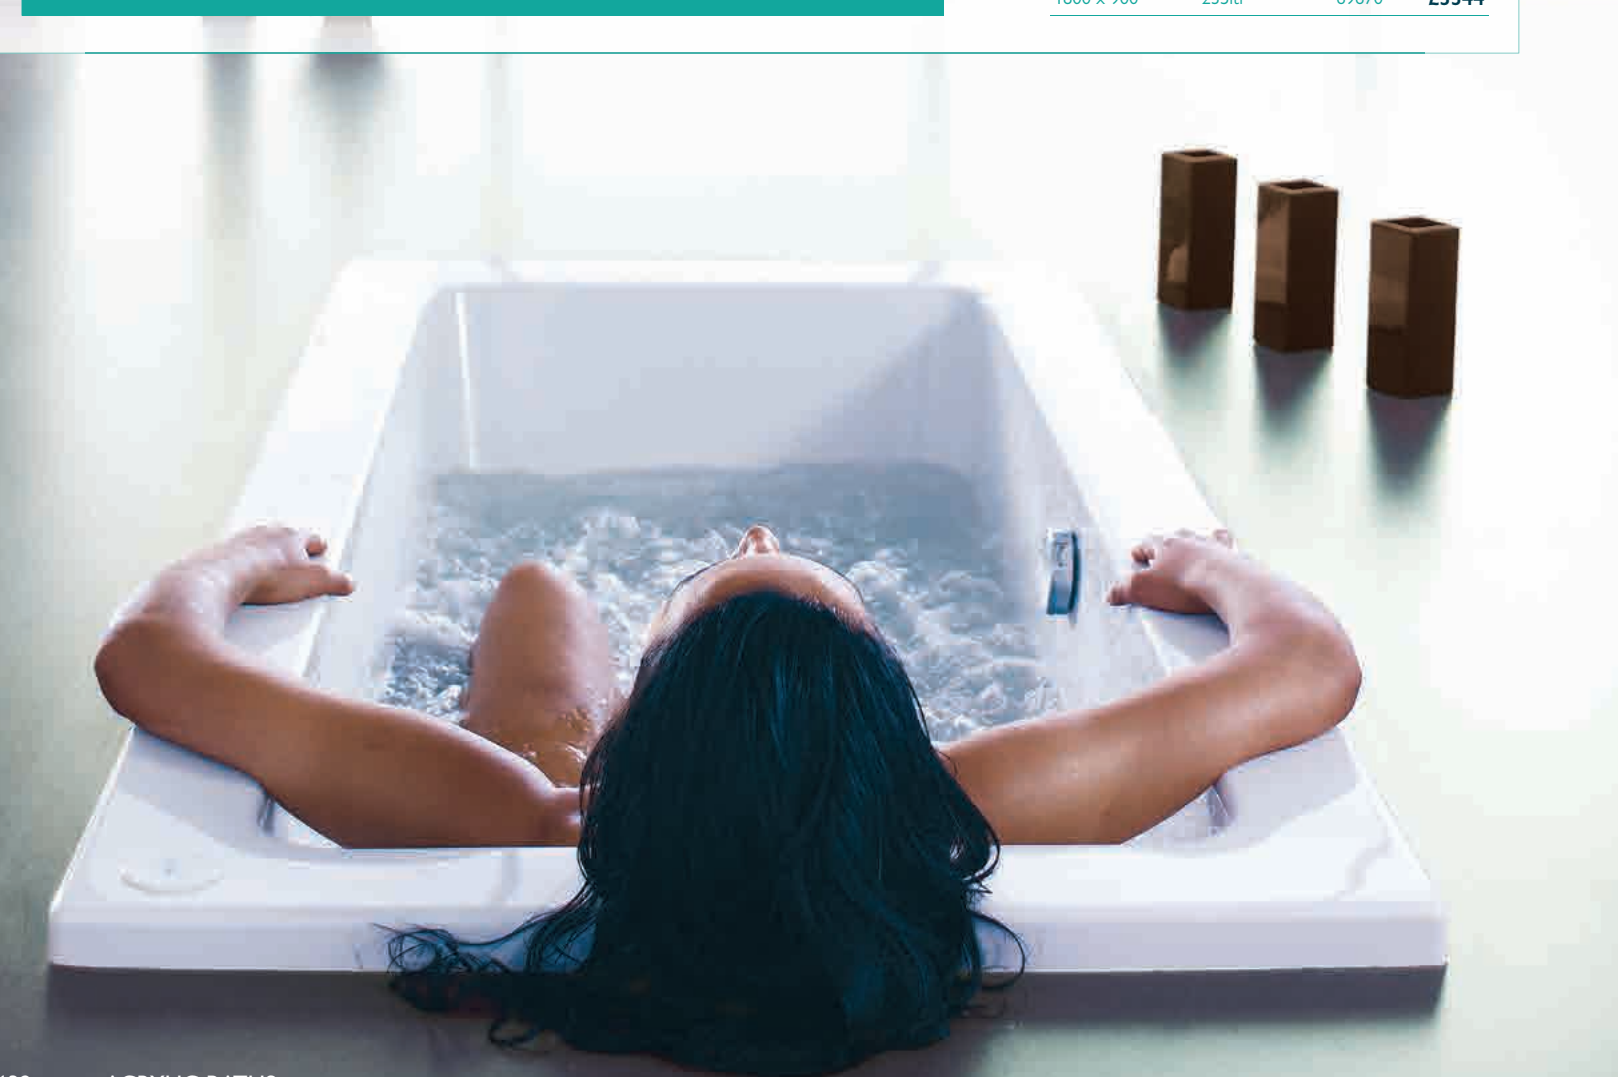

DOUBLE ENDED ACRYLIC BATHS

METRO

super-strong ACRYLIC

1700 x 700	197ltr	59589	£655
1700 x 750	220ltr	59590	£753
1800 x 800	240ltr	69658	£800

Add a Revive whirlpool system from **£703**, see page 141

SOLARIS

super-strong ACRYLIC

1700 x 750	205ltr	92404	£616
1900 x 900	314ltr	111301	£840

Add a Revive whirlpool system from **£703**, see page 141

TYRAN

super-strong ACRYLIC

1700 x 700	206ltr	59591	£655
1700 x 750	215ltr	59592	£736
1800 x 800	220ltr	59593	£882
1800 x 900	235ltr	59594	£1004

Add a Revive whirlpool system from **£703**, see page 141

ARDITE

super-strong ACRYLIC

1700 x 700	163ltr	92396	£655
1700 x 750	186ltr	92397	£655
1700 x 800	215ltr	92398	£675
1800 x 800	232ltr	92399	£726

Add a Revive whirlpool system from **£703**, see page 141

ECHOS

- Includes matching acrylic front panel, panel height 555
- Available left & right hand, right hand shown

super-strong ACRYLIC

		Left Hand	Right Hand	
1650 x 725	201ltr	21709	21710	£893

Add a Revive whirlpool system from **£703**, see page 141

OLLERTON

super-strong ACRYLIC

1700 x 700	184ltr	18778	£655
1700 x 750	195ltr	12555	£655
1800 x 800	205ltr	12557	£726

Standard ACRYLIC

1700 x 700	184ltr	92403	£489
1700 x 750	195ltr	12554	£524
1800 x 800	205ltr	12556	£580

Add a Revive whirlpool system from **£703**, see page 141