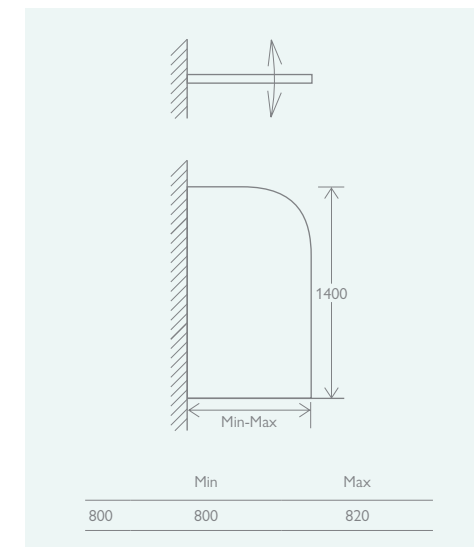

SINGLE CURVED

	Chrome	
800	12552	£279

DOUBLE

	Chrome	
Without Towel Rail	12550	£340
With Towel Rail	12553	£365

FEATURES
 Clear or Fluted
 8mm Easy Clean (Inside Only)
 Toughened Glass
 Matt Black, Gunmetal,
 Brushed Gold, Brushed Bronze
 or Brushed Nickel Profile
 Universally Handed