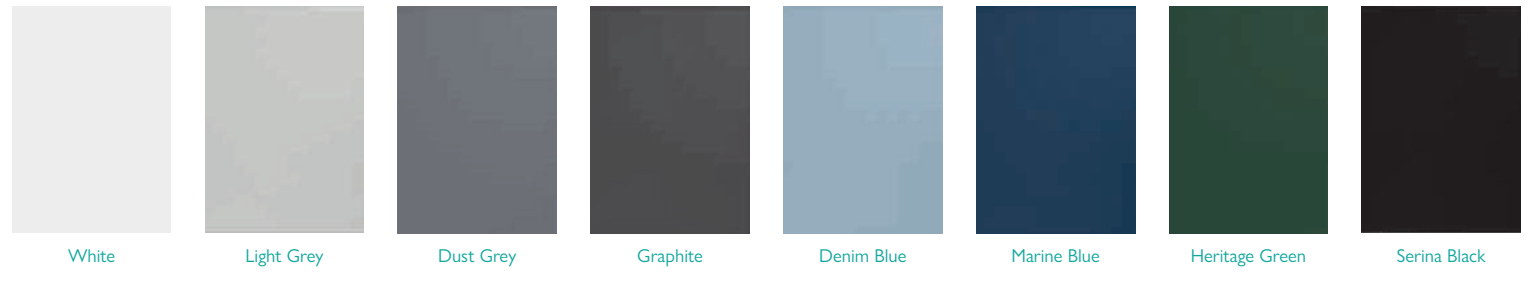

Doors: Surrey Gloss White
Handles: Sleek Brushed Gold
Basin: Elbert

DOOR OPTIONS

Plain door fronts
– Available in matt or gloss

White Light Grey Dust Grey Graphite Denim Blue Marine Blue Heritage Green Serina Black