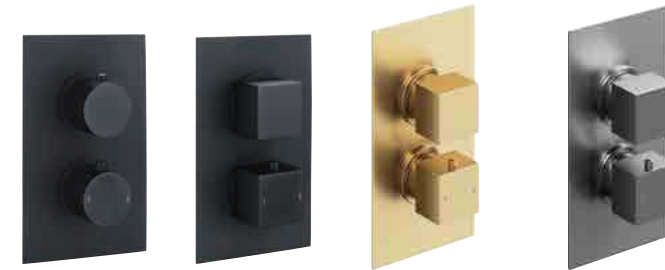

Brushed Bronze

Brushed Nickel

10 YEAR
GUARANTEE

ZENA

SINGLE OUTLET

Thermostatic valve, 0.5 bar min.
Minimum Wall Cavity 75mm

– Round or Square controls

	Black	Brushed Gold	Gunmetal
Round	95844 £418	-	-
Square	95845 £418	139052	139053 £459