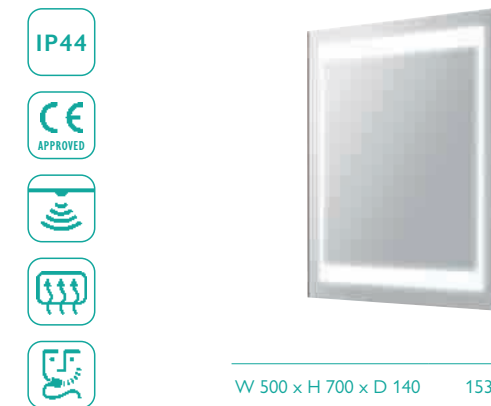

W 500 x H 700 x D 140   15330   **£813**