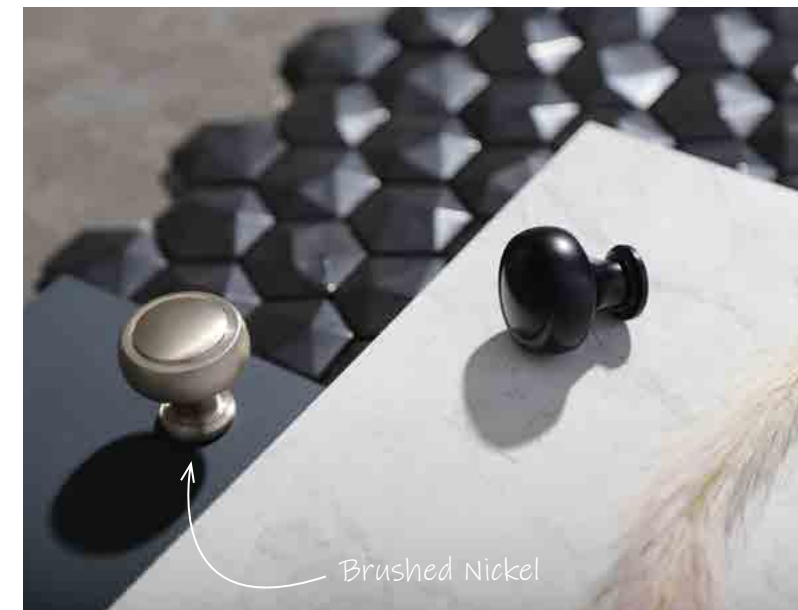

Gunmetal

URBAN

Brushed Nickel	128540
Brushed Gold	128539

Brushed Nickel