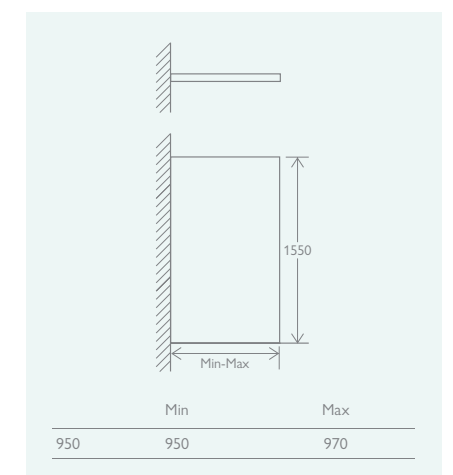

BATH SCREEN

Includes 1200mm support bar which can be cut down for use with narrower baths

- Easy Clean Glass
- 8mm Toughened Glass
- Chrome or Black Finish
- Aluminium Profile
- Universally handed

Chrome	82111	£435
Black	82112	£448