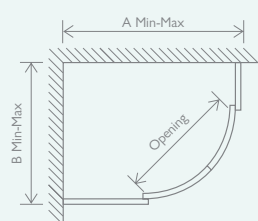

10 YEAR
GUARANTEE

RIVAR

- 6mm Glass
- Quick Release Door Rollers
- Easy & Quick Install, Hidden Fixings
- Solid Brass Handles, Aluminium Profile
- Universally Handed

TWIN SLIDING DOOR QUADRANT

	Chrome	
800 x 800	12603	£611
900 x 900	12607	£635
1000 x 800	12591	£648
1200 x 800	12593	£683
1200 x 900	12594	£720