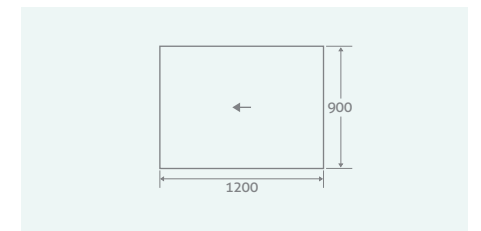

PLEASE NOTE, SUITABLE FOR TILES ONLY

Single Fall

1000 x 1000 x 20 - 7 128493 **£299**

Single Fall

1600 x 1000 x 20 - 7 128494 **£429**

Single Fall

1200 x 900 x 20 - 8 37830 **£299**

SINGLE FALL SLOPING BOARD LINEAR DRAIN