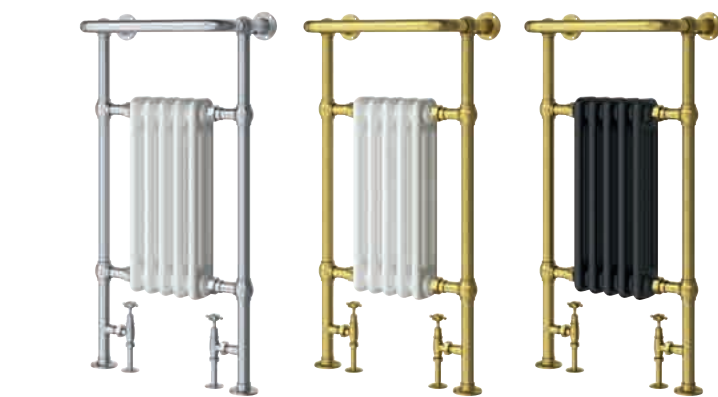

SMALL HEATED TOWEL WARMER

H 938 x W 500 – Pipe centres 358mm plus valves

	BTU		
Chrome/White	1448	12682	£670
Brushed Gold/White	1448	138789	£770
Brushed Gold/Black	1448	138790	£791