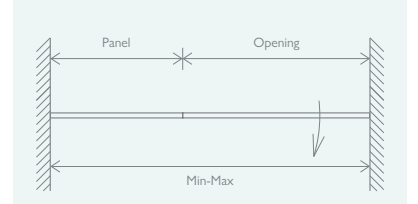

SIDE PANEL		
	Min	Max
800	765	795
900	865	895

Zia Mirror 69369

Marble Bianco Tile 50275

FEATURES
Easy Clean,
10mm Toughened Glass
Solid Brass Handle & Hinges,
Aluminium Profile
Universally Handed

**10 YEAR
GUARANTEE**