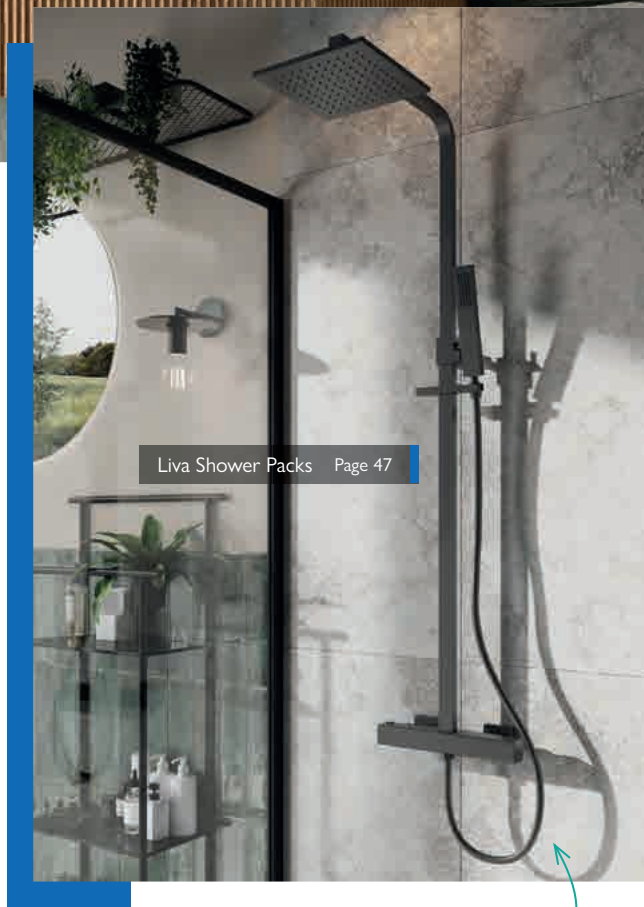

Liva Shower Packs Page 47

Gun Metal Square Head