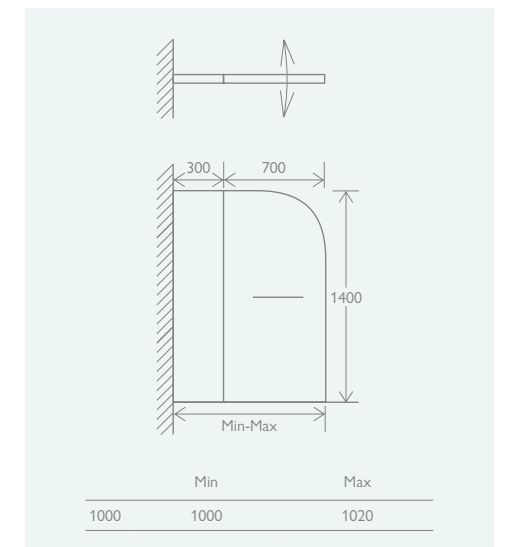

SINGLE CURVED

	Chrome	
800	12552	£279

DOUBLE

	Chrome	
Without Towel Rail	12550	£340
With Towel Rail	12553	£365

FEATURES
 Clear or Fluted
 8mm Easy Clean (Inside Only)
 Toughened Glass
 Matt Black, Gunmetal,
 Brushed Gold, Brushed Bronze
 or Brushed Nickel Profile
 Universally Handed