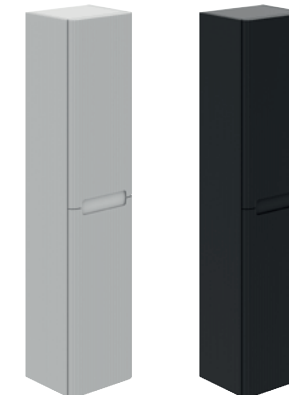

RIBBED BATH PANELS

– Adjustable height 480-660

	Matt White	Matt Black	
Front Panel 1800	176281	176282	£329
End Panel 800 & Corner Post	177237	177238	£234

TALL CABINET

– Soft close doors
– Universally handed