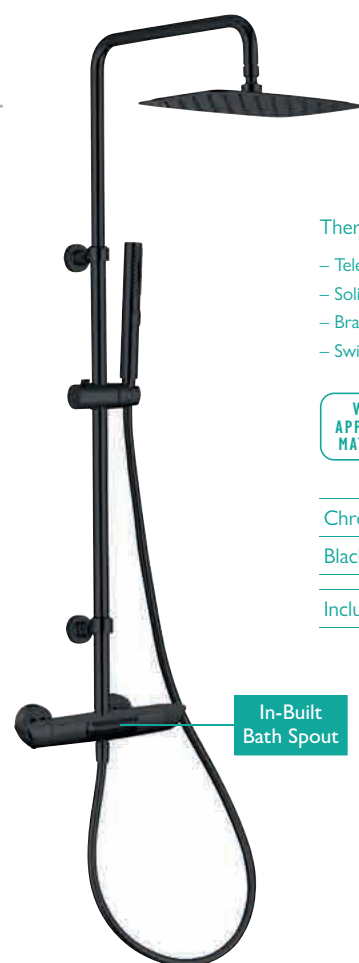

In-Built
Bath Spout