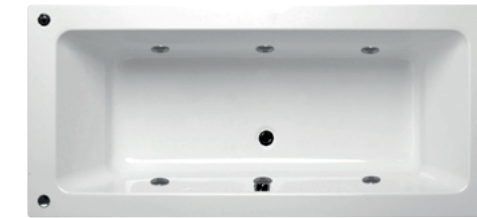

WITH PNEUMATIC BUTTON CONTROL - Bath Not Included

Easy to operate, the touch of a button and the turn of a knob is all you need to get the massage you want. These manual systems are an affordable way to get your very own Relaxation zone at home

6 JET WHIRLPOOL SYSTEM

- 6 Side Jets with adjustable direction

111317	£703