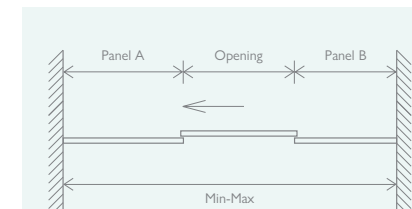

SIDE PANEL

800	18003	£444
900	18004	£462

SLIDING DOOR

	Min	Max	Panel	Opening
1200	1165	1200	555	455
1400	1365	1400	655	555

SIDE PANEL

	Min	Max
800	742	765
900	842	865

Pescara Fan Tile 140093

FEATURES