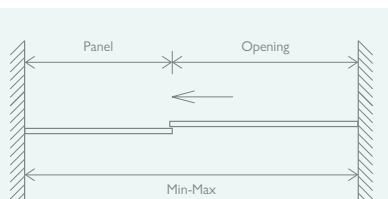

SLIDING DOOR

	Min	Max	Panel	Opening
1000	965	1000	396	375
1100	1065	1100	446	425
1200	1165	1200	496	475
1300	1265	1300	546	525
1400	1365	1400	596	575
1500	1465	1500	655	625
1600	1565	1600	705	675
1700	1665	1700	-	-

SIDE PANEL

	Min	Max
700	665	700
760	725	760
800	765	800
900	865	900

RIVAR

SLIDING DOOR

	Chrome	
1000	12592	£510
1200	12595	£526

SIDE PANEL

760	12600	£269
800	12604	£278
900	12608	£288

	Min	Max	Panel	Opening
1000	965	995	400	375
1200	1165	1195	500	475

	Min	Max
760	730	760
800	770	800
900	870	900