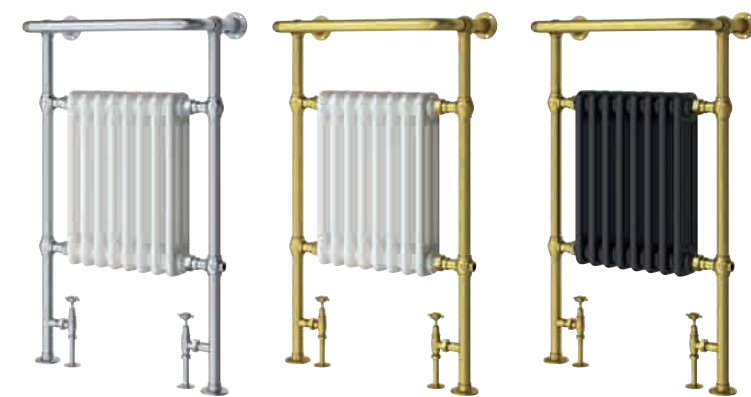

TRADITIONAL RADIATORS

HIVE

HEATED TOWEL WARMER

H 940 x W 600 – Pipe centres 454mm plus valves

	BTU		
Chrome/White	1696	12683	£670
Brushed Gold/White	1696	138787	£770
Brushed Gold/Black	1696	138788	£791

SMALL HEATED TOWEL WARMER