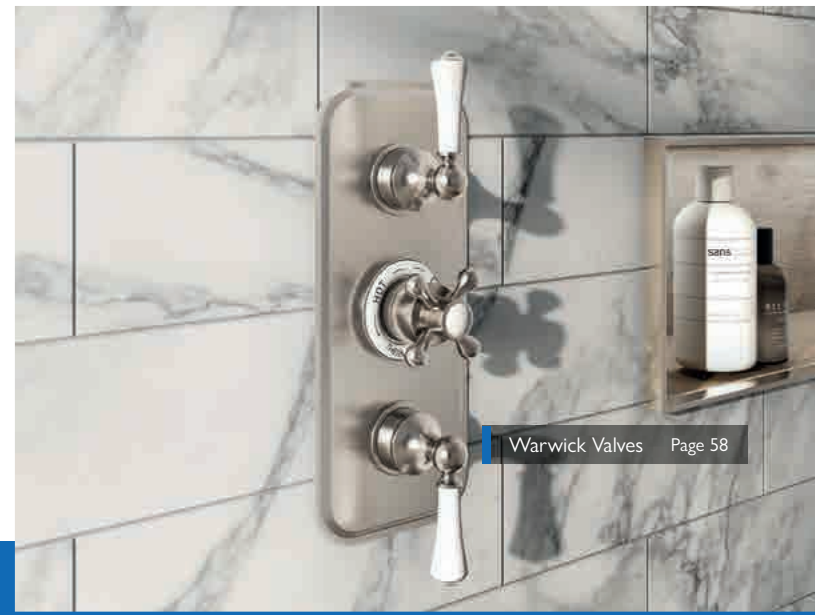

Matt Black Freestanding Bath

Warwick Taps Page 84

Brushed Nickel Floorstanding Bath Mixer

Warwick Valves Page 58

ENCLOSURES

Designed with you in mind, our enclosures section is packed with innovative products with features to help make your life easier and more stylish, including shower doors with easy clean glass, quick release rollers, front access installation and hidden fixings to give a sleek and stylish look.