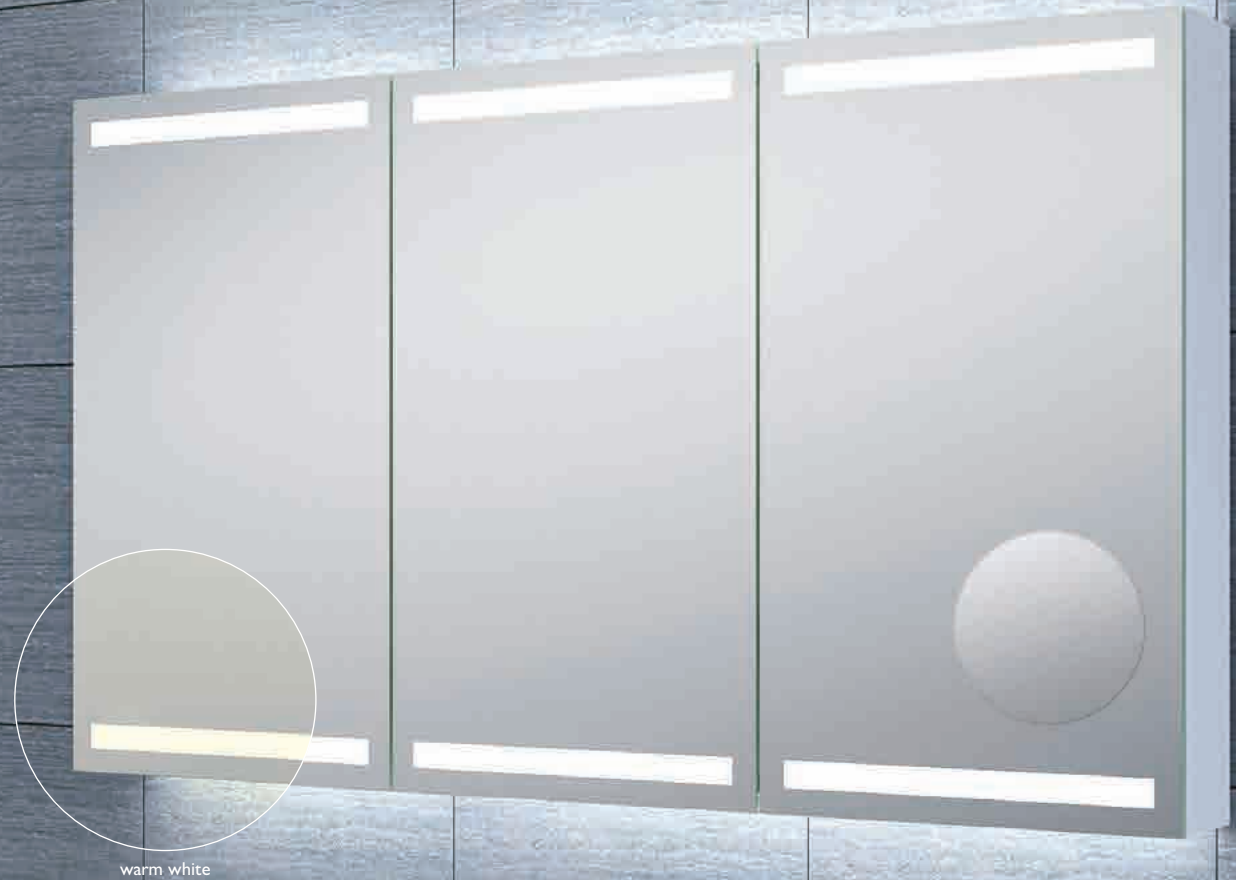

LANDSCAPE
OR PORTRAIT

W 500 x H 700	69364	£154
W 600 x H 800	69365	£168

ACE MIRROR

LANDSCAPE
OR PORTRAIT

W 500 x H 700	69366	£154
W 600 x H 800	69367	£168

LED MIRRORED WALL CABINETS

10 YEAR
GUARANTEE

warm white