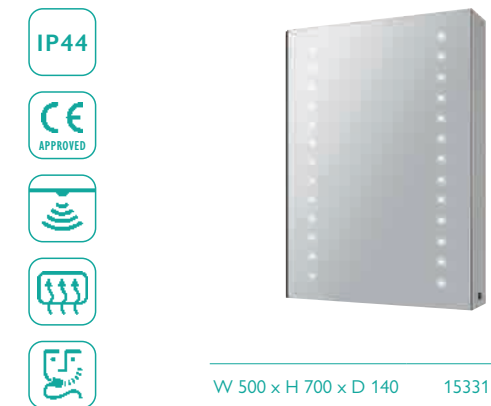

W 500 x H 700 x D 140   15331   **£813**

	Low Energy LED	Infrared Sensor	Touch Switch	Demister Pad	Shaver Socket	Wireless Phone Charger	Toothbrush Charger	Bluetooth Speakers	Backlit
THAO	•	•	-	•	•	-	-	-	-
OLIVIA	•	•	-	•	•	-	-	-	-

	Low Energy LED	Infrared Sensor	Touch Switch	Demister Pad	Shaver Socket	Wireless Phone Charger	Toothbrush Charger	Bluetooth Speakers	Backlit
LANA	•	•	-	•	•	-	-	-	-
APOLLO	•	•	-	•	•	-	-	-	-

*All sensors must be a minimum of 200mm away from any surface, including side walls. LED lights are cool white 6400k. Demister pads are either 310 x 450mm or 250 x 350.