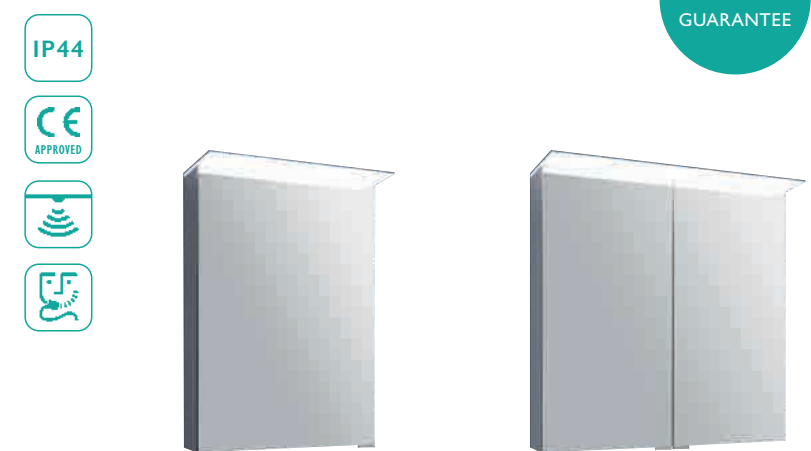

RUBY ALUMINIUM LED MIRRORED WALL CABINETS

Infrared Sensor*: Bottom
Shaver Socket: Top Right Inside