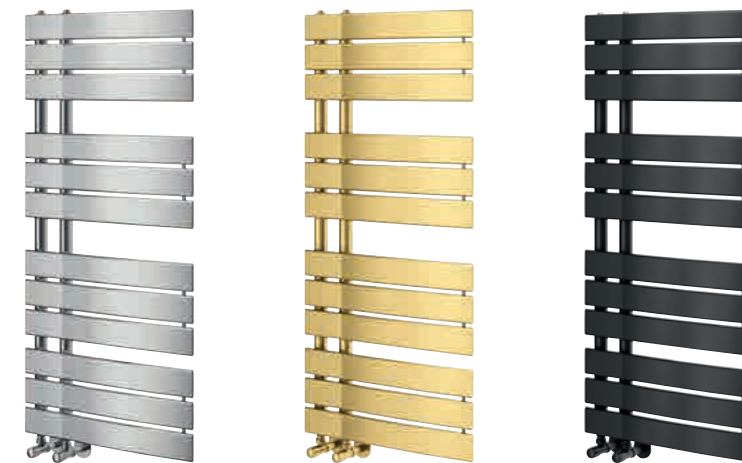

HANLEY

HEATED TOWEL RAILS

Pipe Centres 470mm

10 YEAR
GUARANTEE

	BTU	Matt Black	
H 736 x W 500	2102	138784	£221
H 1000 x W 500	2729	138785	£253
H 1269 x W 500	3412	138786	£273

ROSA

HEATED TOWEL RAILS

Pipe Centres 450mm

10 YEAR
GUARANTEE

New
Colour

	BTU	Chrome		Brushed Bronze	BTU	Brushed Gold		Matt Black	
H 800 x W 500	994	138769	£258	171027	1477	138775	£298	138772	£211
H 1200 x W 500	1491	138770	£360	171028	2216	138776	£402	138773	£315
H 1600 x W 500	1987	138771	£464	171029	2954	138777	£504	138774	£417

Cosmos Tile 113096

HEATED TOWEL RAILS

LOGAN

HEATED TOWEL RAILS

H 1100 x W 500

10 YEAR
GUARANTEE

BTU	Matt Black	Anthracite	
2249	146980	146981	£365

Lambi Bath 69330

TARVOS

HEATED TOWEL RAILS

Pipe Centres 80mm

10 YEAR
GUARANTEE

	BTU	Chrome		BTU	Brushed Gold		Matt Black	
H 1080 x W 550	1273	138778	£490	1884	138782	£536	138780	£387
H 1400 x W 550	1485	138779	£530	2198	138783	£614	138781	£426