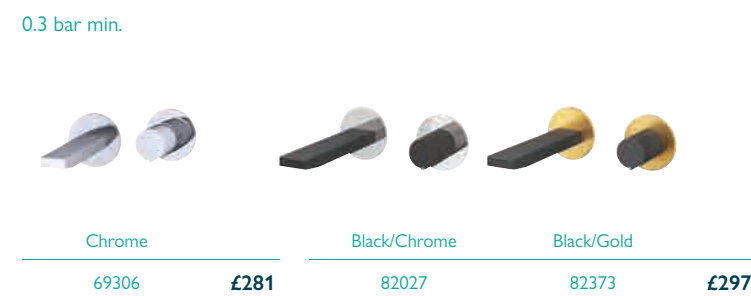

WALL MOUNTED BASIN MIXER