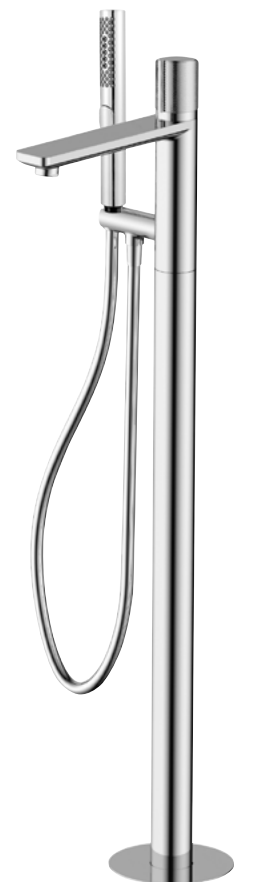

1.0 bar min.

Chrome 139133 £633

TRIPLE OUTLET

Chrome 139132 £551

TRIPLE OUTLET With Handset

Chrome 139130 £582

MORAY

10 YEAR
GUARANTEE