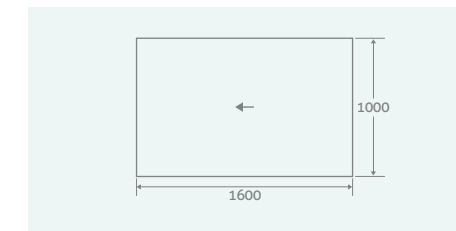

PLEASE NOTE, SUITABLE FOR TILES ONLY

Single Fall

1000 x 1000 x 20 - 7 128493 **£299**

Single Fall

1600 x 1000 x 20 - 7 128494 **£429**

Single Fall

1200 x 900 x 20 - 8 37830 **£299**

SINGLE FALL SLOPING BOARD LINEAR DRAIN