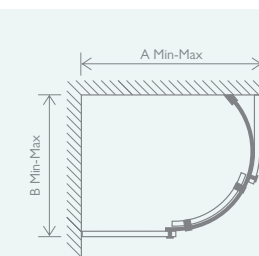

A Min	A Max	B Min	B Max	Opening
900 x 900	865	885	865	885	450
1200 x 800	1165	1185	765	785	405
1200 x 900	1165	1185	865	885	450
1400 x 800	1365	1385	765	785	405

SHOWER TRAYS

Pages 24-29