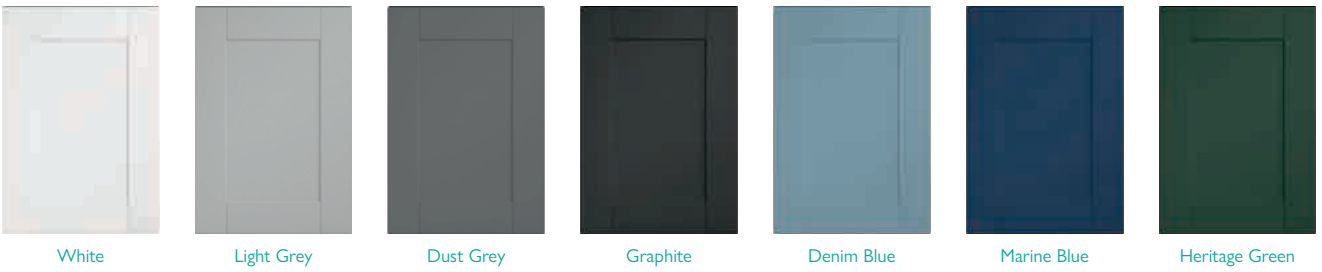

Doors: Abbey Dust Grey
Handles: Cambridge Knob
Basin: Claydon Semi-Recessed
Worktop: White Carrara

Dolchi Tile 63833

Hive Towel Warmer 12683

DOOR OPTIONS

Shaker style door fronts
- Available in matt

YOU CAN HANDLE IT
See our range of handles on Page 232