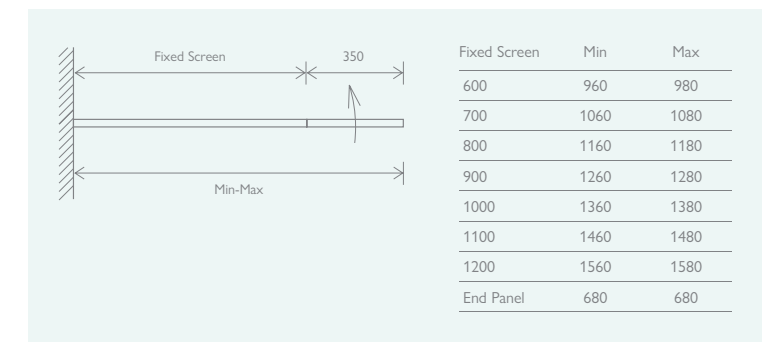

LIGHTING OPTIONS Page 318