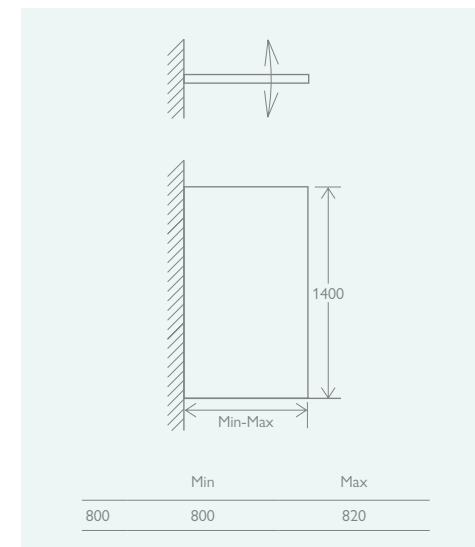

SINGLE CURVED

	Chrome	
800	12552	£279

DOUBLE

	Chrome	
Without Towel Rail	12550	£340
With Towel Rail	12553	£365

FEATURES
 Clear or Fluted
 8mm Easy Clean (Inside Only)
 Toughened Glass
 Matt Black, Gunmetal,
 Brushed Gold, Brushed Bronze
 or Brushed Nickel Profile
 Universally Handed