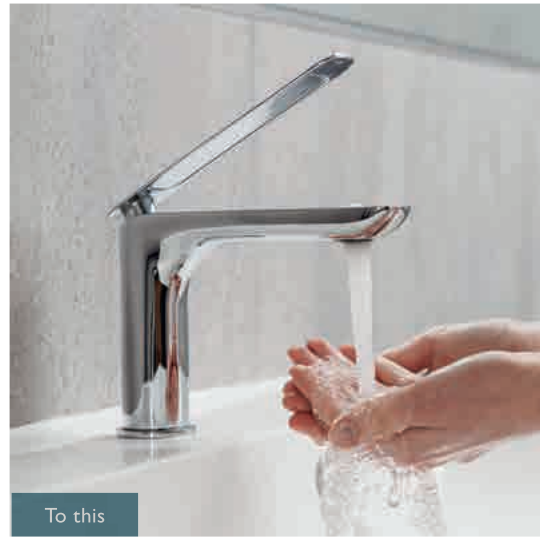

For help deciding which pump is best for you please scan the QR code to take you to the product selector on our website.