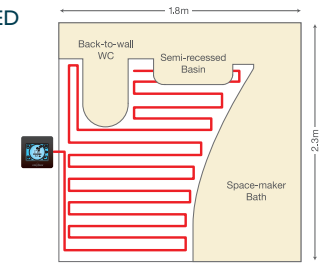

CALCULATE THE LENGTH OF LOOSE CABLE YOU NEED

EXAMPLE: Bathroom size – 2.3m x 1.8m = 4.14m²
Minus the space taken by the bathroom furniture leaves 1.73m²
Order the 25m Cable kit.
Add your choice of thermostat from the options below.