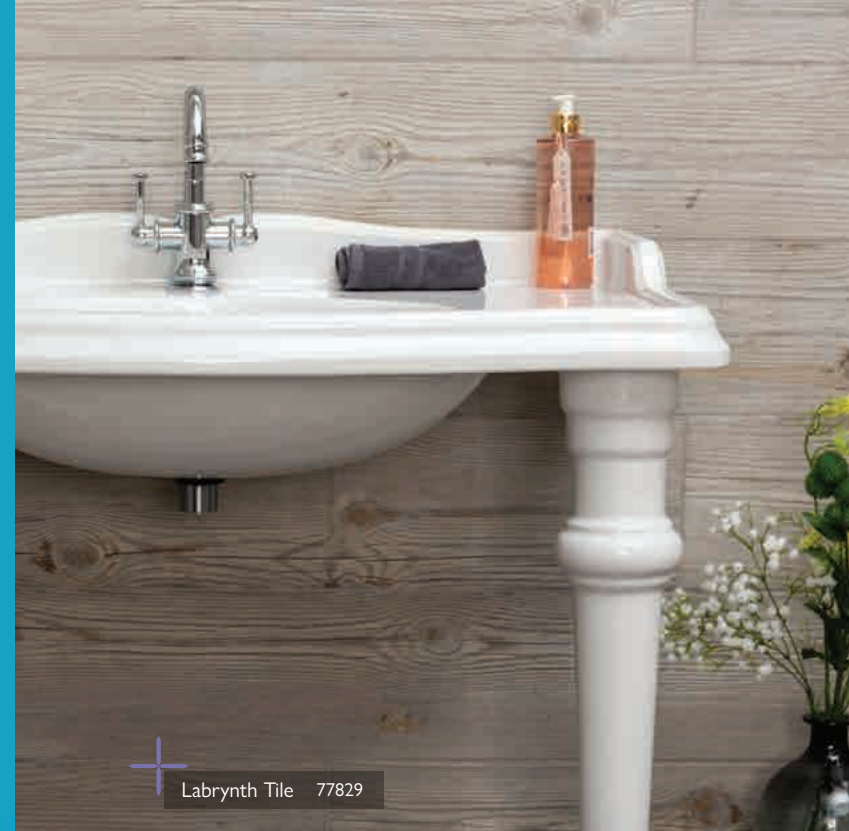

CERAMICS

Our range of ceramics come in numerous styles and finishes to accommodate all needs and tastes. Browse our contemporary or traditional toilet units in a variety of design options such as close coupled, wall hung or comfort height. Discover the perfect basin to complement your style, from pedestal to counter top, all designed with you in mind.

KEY

Quick Release Hinges

Rimless Toilet

Antibacterial Glaze

Water Regulations Advisory Scheme Approved

ALARIC

TOILET

H 820 x W 370 x D 685

- Excludes seat
- Dual flush 6/3l
- INLET: Left OUTLET: Horizontal, Side & S-Trap

92805

£836

CONSOLE BASIN WITH CERAMIC LEGS

H 930 x W 1050 x D 560

- Comes with 1 tap hole and 2 pre-punched holes for the option of 3 tap holes

92803

£1549

EVANE

TOILET

H 860 x W 370 x D 640

- Fully concealed pipes
- Includes seat
- Dual flush 6/3l
- INLET: Left OUTLET: Horizontal & S-Trap

92807

£941

BACK TO WALL TOILET

H 415 x W 370 x D 540

- Fully concealed pipes
- Includes seat
- Requires a cistern Page 122

139198

£539

FEATURES

Toilet Is Finished With An Anti Bacterial Glaze

25 YEAR GUARANTEE

BASIN & PEDESTAL

H 940 x W 680 x D 540

- Comes with 1 tap hole and 2 pre-punched holes for the option of 3 tap holes

92804

£616

BIDET

H 415 x W 370 x D 540

- Comes with 1 tap hole and 2 pre-punched holes for the option of 3 tap holes

84941

£379

BASIN & PEDESTAL

H 825 x W 700 x D 490

- Comes with 1 tap hole and 2 pre-punched holes for the option of 3 tap holes

92806

£479

UNIVERSAL TOILET SEATS Page 123