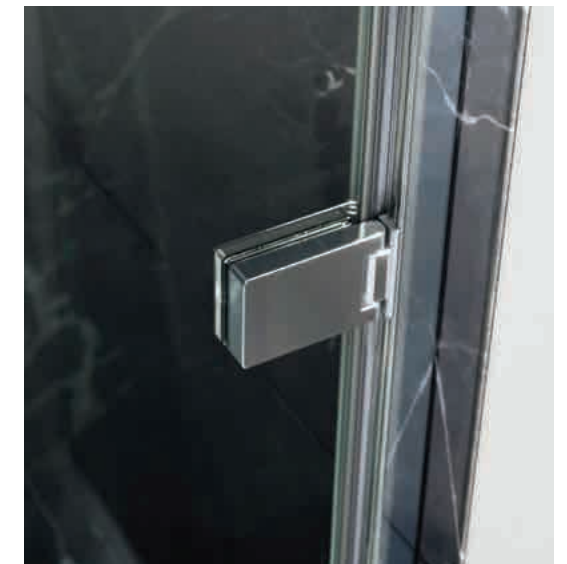

GLYN

FRAMELESS BATH SCREEN

- Aluminium profile
- Zinc alloy & brass hinges
- Universally handed

SINGLE

	Chrome	
600	12536	£261

DOUBLE

	Chrome	
800	12537	£452

TRIPLE