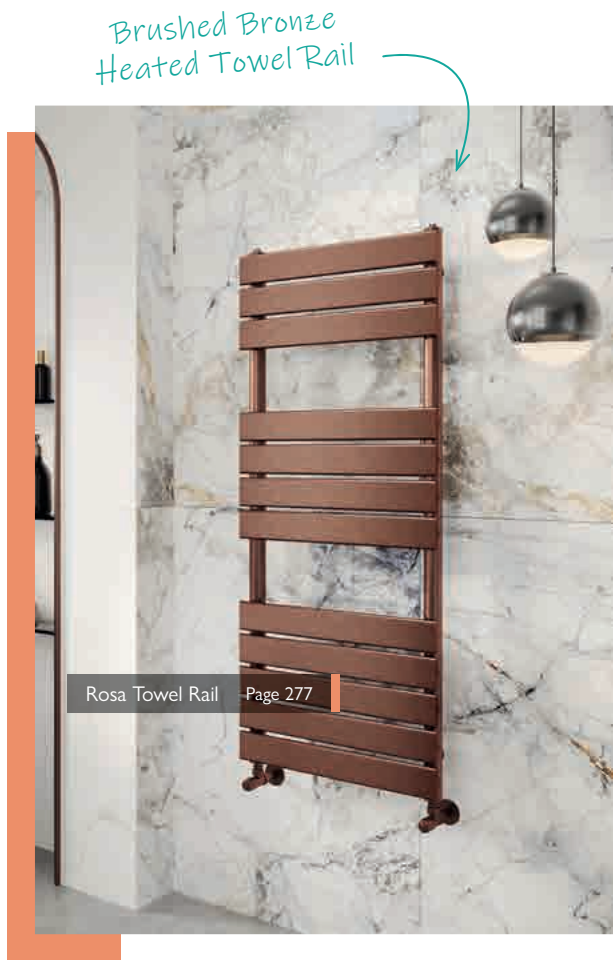

Rosa Towel Rail Page 277

Brushed Bronze Heated Towel Rail