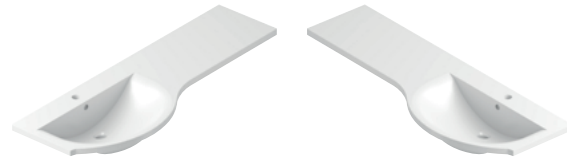

CURVE BASIN With Worktop

For Standard Base Units

	Left Hand	Right Hand	
1244	139871	139870	£482
1544	139873	139872	£506

For Slim Base Units (Available from April 2024)

1244	171961	171960	£475
1544	171963	171962	£499