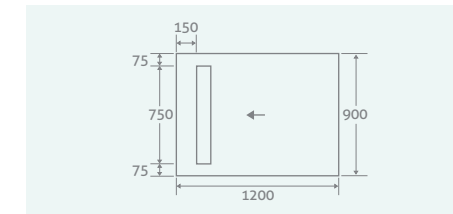

Single Fall
1200 x 900 x 40/25 37851 **£970**