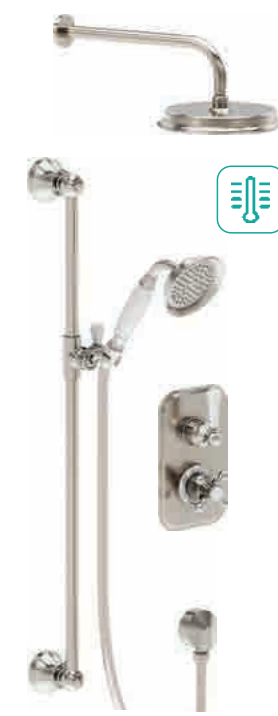

Brushed Nickel
177240 **£681**

CONCEALED VALVE PACKAGE

Thermostatic valve, 0.5 bar min.
– Brass Handset & Valve

Brushed Nickel
177243 **£1119**

**10 YEAR
GUARANTEE**

BRUSHED GOLD

BASIN MONO

0.2 bar min.
– Includes pop up waste