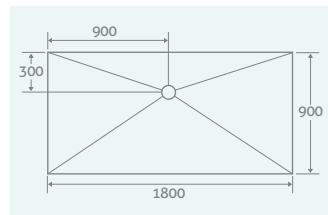

1200 x 1200 x 20 12852 **£406**

1800 x 900 x 20 37822 **£468**

Offset Drain
1300 x 800 x 20 12856 **£355**

Offset Drain
1500 x 800 x 25 12857 **£414**

Offset Drain
1800 x 900 x 25 12858 **£468**

COMPLETE INSTALLATION KIT With Drain