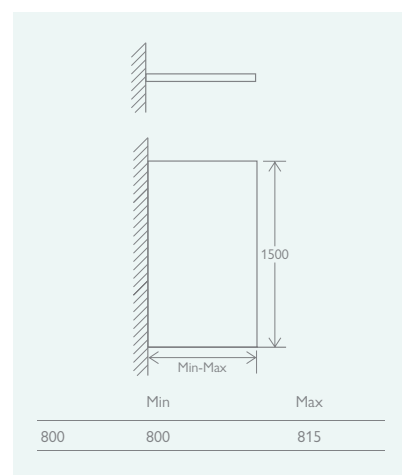

SUPPORT BARS Made from aluminium resistant to rust

	Matt Black		Gunmetal	New Brushed Gold	New Brushed Bronze	Brushed Nickel	
1200mm Straight	139995	£54	139997	139996	175836	175837	£62
480mm Angled	139998	£62	140000	139999	175838	175839	£70