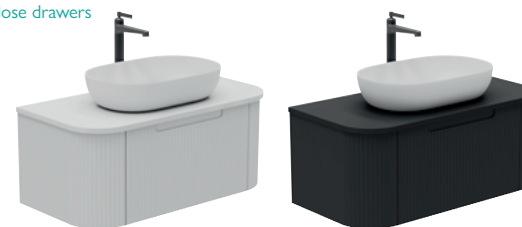

SOAR

Negato Basin 138187

Maine Mirror 138948

COUNTERTOP BASINS Pages 118-121

Amaretto Tile 168077

Downton Tap 167115

VANITY UNITS

– Soft close drawers