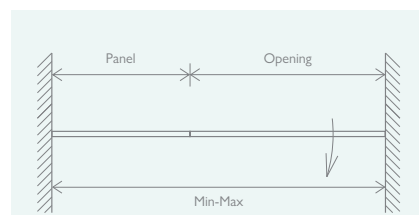

HINGED DOOR

	Black	
800	82119	£957
900	82120	£978
1200	82387	£1096

SIDE PANEL

800	82123	£449
900	82124	£463

HINGED DOOR				
	Min	Max	Panel	Opening
800	765	785	234	489
900	865	885	234	589
1200	1165	1185	534	589

SIDE PANEL		
	Min	Max
800	765	785
900	865	885

LANKA

New Colours
Available from
May 2024

HINGED DOOR

	Chrome		New		New			
			Black	Gunmetal	Brushed Gold	Brushed Bronze	Brushed Nickel	
800	69251	£731	175987	176015	176001	176008	175994	£872
900	69252	£761	175988	176016	176002	176009	175995	£908

HINGED DOOR WITH FIXED PANEL

1000	69926	£908	-	-	-	-	-	
1200	69927	£936	176415	176419	176417	176418	176416	£1119
1400	69929	£944	-	-	-	-	-	
1500	69928	£968	-	-	-	-	-	

SUPPORT BRACKETS

PAIR	69841	£118	175991	176019	176005	176012	175998	£141

SIDE PANEL

760	69259	£418	-	-	-	-	-	
800	69257	£453	175989	176017	176003	176010	175996	£541
900	69258	£484	175990	176018	176004	176011	175997	£578

2000
10mm

REQUIRES SUPPORT BRACKETS
WHEN PURCHASED WITH A SIDE PANEL

SUPPLIED WITH SUPPORT BRACKETS

REQUIRED FOR 800 & 900 DOORS
WHEN PURCHASED WITH A SIDE PANEL