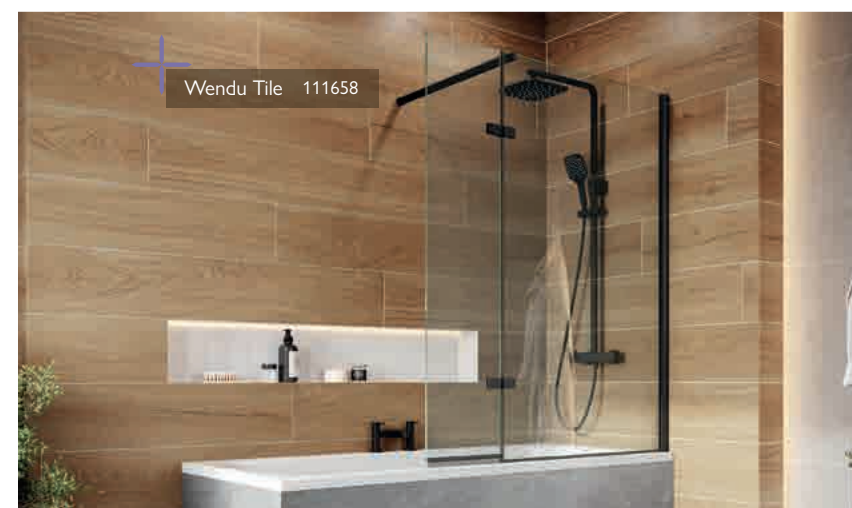

Wendu Tile 111658