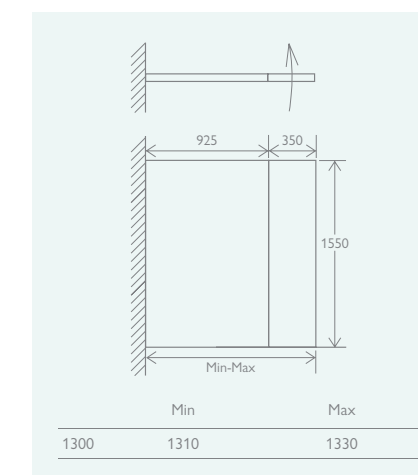

BATH SCREEN With Hinged Panel

- Includes 1200mm support bar which can be cut down for use with narrower baths
- Easy Clean Glass
- 8mm Toughened Glass
- Solid Brass Hinges
- Aluminium Profile
- Universally handed

Chrome	14447	£605
Black	138913	£644