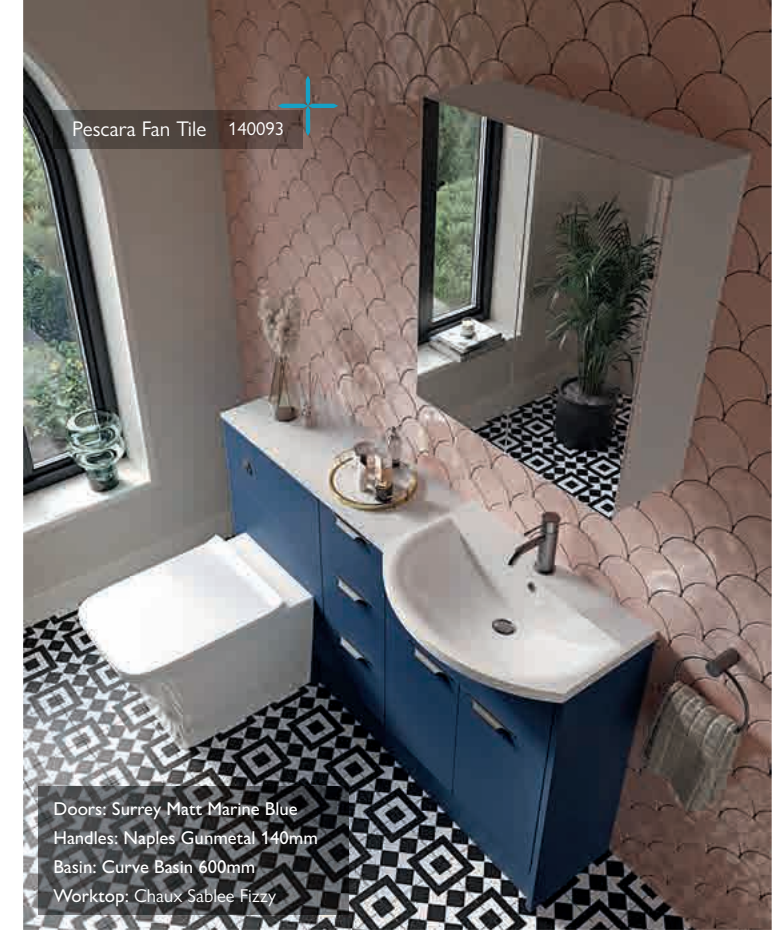

YOU CAN HANDLE IT
See our range of handles on Page 232

Amien Bath Screen 139967

Zena Tap 69907

Doors: Surrey Matt Light Grey
Handles: Sleek Chrome
Basin: Recto 600mm
Worktop: Marmo Treviso

Zoltan Tile 139187