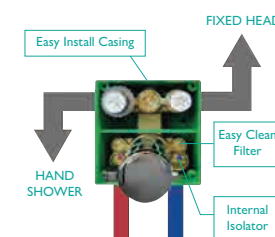

BAYLIN – GUNMETAL

BASIN MONO

0.5 bar min.
– Excludes waste

Gunmetal
138930 **£269**

SHOWER PACKS

FLOOR STANDING BATH SHOWER MIXER

1.0 bar min.

Gunmetal
138929 **£1132**

BAYLIN LUX

Thermostatic Valve, 1.5 Bar Min.

- Powerful air injection fixed head
- Stainless steel riser rail
- 3 function click hand shower
- Storage shelf
- Smart button with flow control
- Robust sliding holder

Gunmetal
138924 **£1853**

BAYLIN ARIS

Thermostatic Valve, 1.5 Bar Min.

- Powerful air injection fixed head
- Stainless steel riser rail
- 3 function click hand shower
- Storage shelf
- Smart button with flow control
- Robust sliding holder

Gunmetal
138917 **£1338**

CONCEALED VALVE PACKAGES

Thermostatic Valve, 1 Bar Min.

- Easy Install Casing
- Easy Clean Filters
- Pre-installed Internal Isolators
- Preset Temperature
- Solid Virgin Brass Construction
- ABS handset and fixed head

DUAL OUTLET

Gunmetal
152532 **£1161**

TRIPLE OUTLET

Gunmetal
152534 **£1340**

BAYLIN – CHROME

BASIN MONO

0.5 bar min.
– Excludes waste

Chrome
91156 **£246**

FLOOR STANDING BATH SHOWER MIXER

1.0 bar min.

Chrome
124267 **£944**

SHOWER PACKS

BAYLIN LUX

Thermostatic Valve, 1.5 Bar Min.

- Powerful air injection fixed head
- Stainless steel riser rail
- 3 function click hand shower
- Storage shelf
- Smart button with flow control
- Robust sliding holder

Chrome
138925 **£1709**

BAYLIN ARIS

Thermostatic Valve, 1.5 Bar Min.

- Powerful air injection fixed head
- Stainless steel riser rail
- 3 function click hand shower
- Storage shelf
- Smart button with flow control
- Robust sliding holder

Chrome
138918 **£1226**

CONCEALED VALVE PACKAGES

Thermostatic Valve, 1 Bar Min.

- Easy Install Casing
- Easy Clean Filters
- Pre-installed Internal Isolators
- Preset Temperature
- Solid Virgin Brass Construction
- ABS handset and fixed head

DUAL OUTLET

Chrome
152531 **£1015**