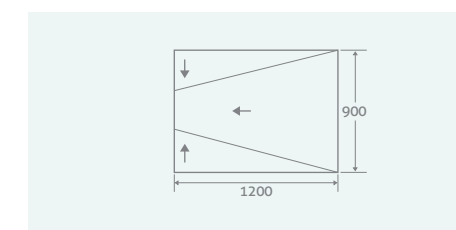

Three Falls

1200 x 900 x 30 - 8   129003   **£273**